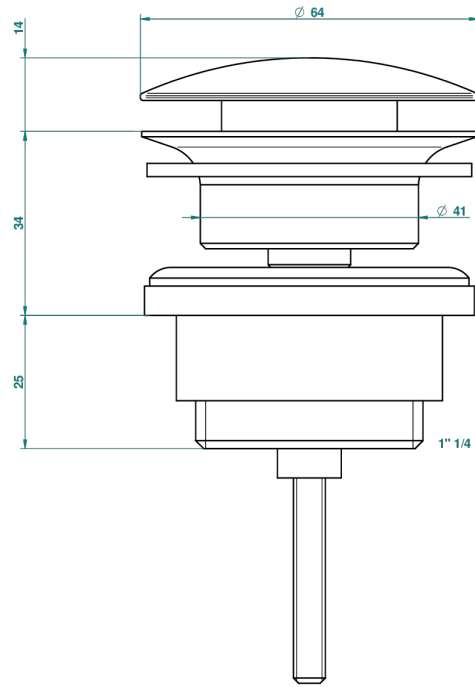

# POMME GOLD LUSTER CRYSTAL

A46-309/BAM

Slow running basin waste (old model with full grid)

THG<sup>®</sup>  
PARIS

47264

11/09/2013

## 特色

- Pomme Gold luster crystal
- Slow running basin waste (old model with full grid)