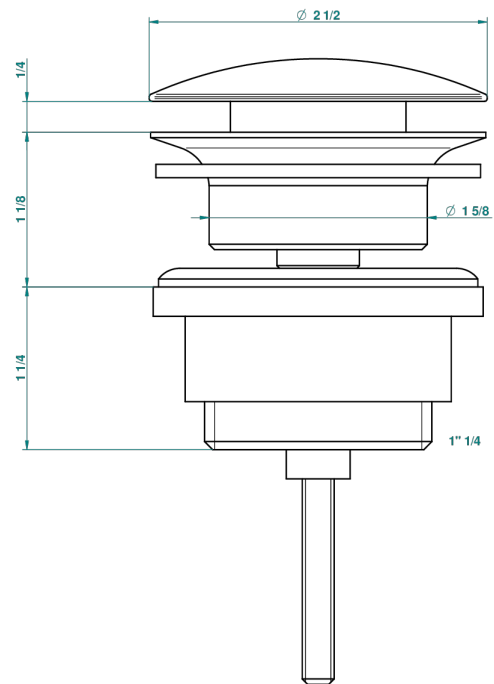

ПОММЕ С ЗОЛОЧЕНИЕМ

A46-309/BAM

Slow running basin waste (old model with full grid)

THG[®]
PARIS

47264

11/09/2013

ХАРАКТЕРИСТИКИ

- Pomme с золочением
- Slow running basin waste (old model with full grid)