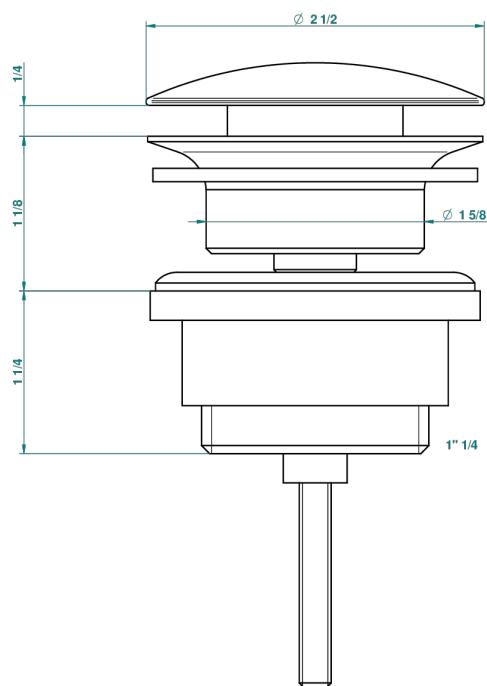

# POMME CRISTAL LUSTROSO DORADO

A46-309/BAM

Slow running basin waste (old model with full grid)

THG<sup>®</sup>  
PARIS

47264

11/09/2013

## CARACTERÍSTICAS

- Pomme cristal lustroso dorado
- Slow running basin waste (old model with full grid)