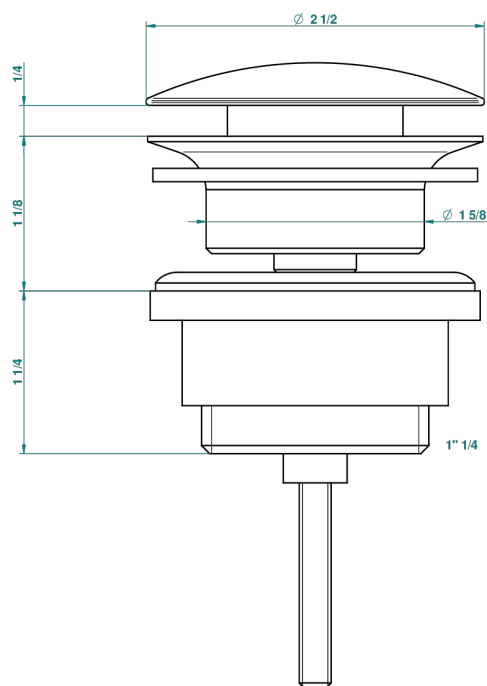

POMME GOLD LUSTER CRYSTAL

A46-309/BAM

Slow running basin waste (old model with full grid)

THG[®]
PARIS

47264

11/09/2013

CHARACTERISTIC

- Pomme Gold luster crystal
- Slow running basin waste (old model with full grid)