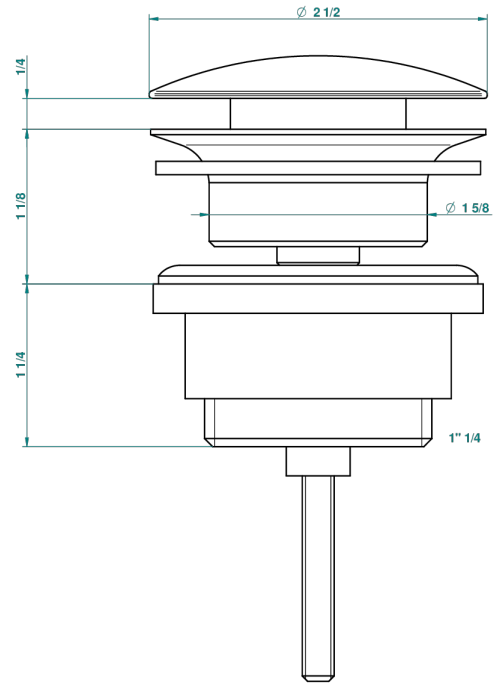

POMME GOLD LUSTER CRYSTAL

A46-309/BAM

Slow running basin waste (old model with full grid)

THG[®]
PARIS

47264

11/09/2013

特色

- Pomme Gold luster crystal
- Slow running basin waste (old model with full grid)