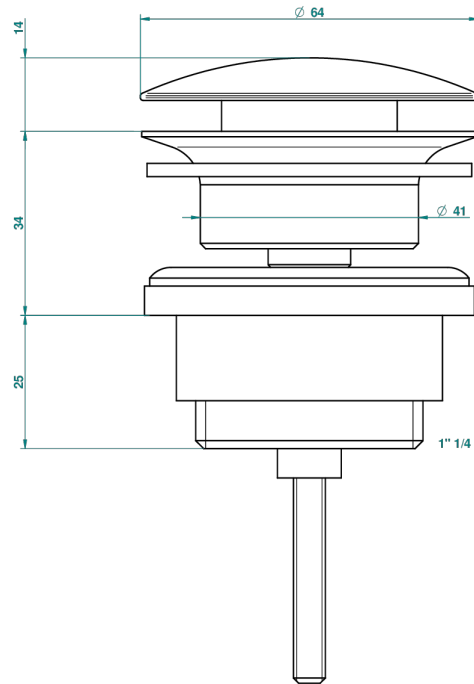

POMME, CRISTAL SATINADO

A42-309/BAM

Slow running basin waste (old model with full grid)

THG[®]
PARIS

47264

11/09/2013

CARACTERÍSTICAS

- Pomme, cristal satinado
- Slow running basin waste (old model with full grid)