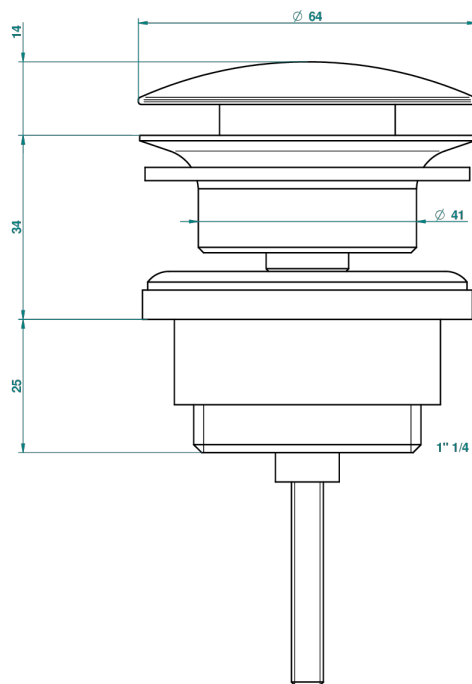

POMME CLEAR SATIN CRYSTAL

A42-309/BAM

Slow running basin waste (old model with full grid)

THG[®]
PARIS

47264

11/09/2013

CHARACTERISTIC

- Pomme Clear satin crystal
- Slow running basin waste (old model with full grid)