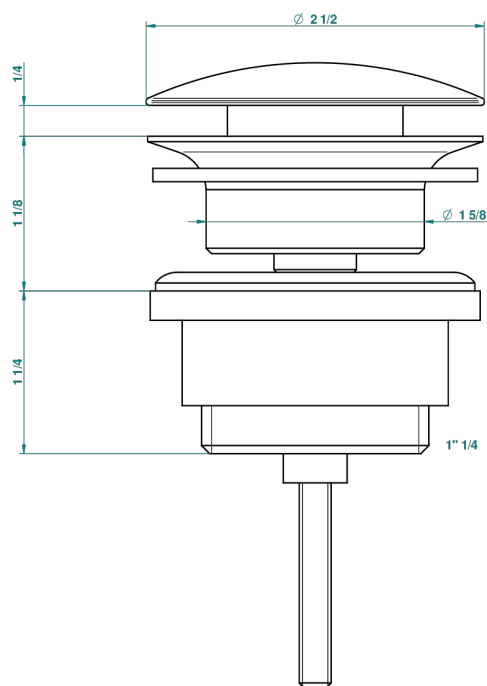

POMME CLEAR SATIN CRYSTAL

A42-309/BAM

Slow running basin waste (old model with full grid)

THG[®]
PARIS

47264

11/09/2013

CHARACTERISTIC

- Pomme Clear satin crystal
- Slow running basin waste (old model with full grid)