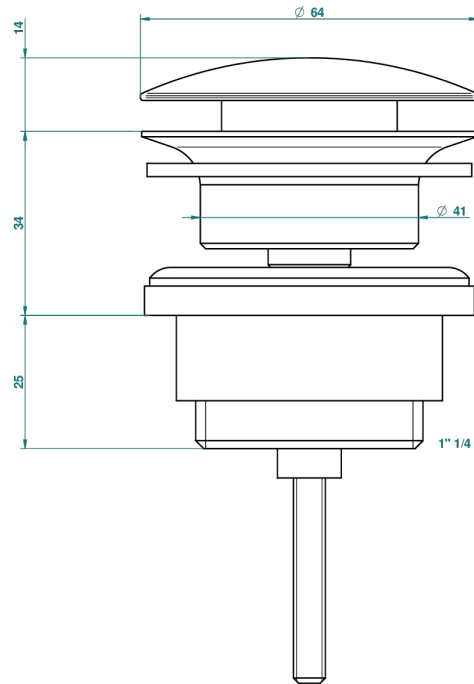

POMME

A42-309/BAM

Slow running basin waste (old model with full grid)

THG[®]
PARIS

47264

11/09/2013

ХАРАКТЕРИСТИКИ

- Pomme
- Slow running basin waste (old model with full grid)