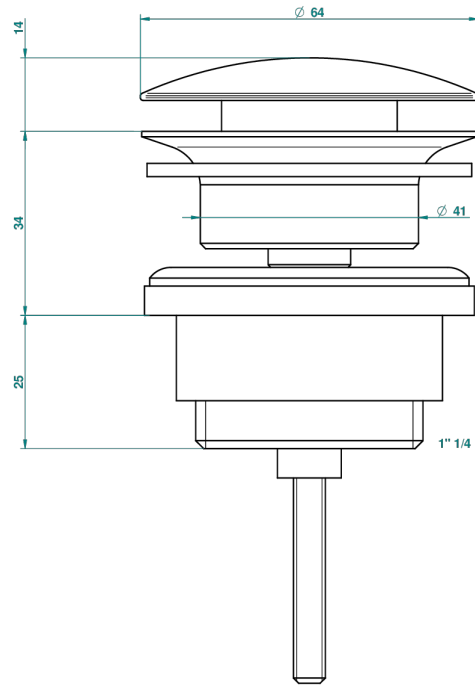

POMME CLEAR SATIN CRYSTAL

A42-309/BAM

Slow running basin waste (old model with full grid)

THG[®]
PARIS

47264

11/09/2013

特色

- Pomme Clear satin crystal
- Slow running basin waste (old model with full grid)