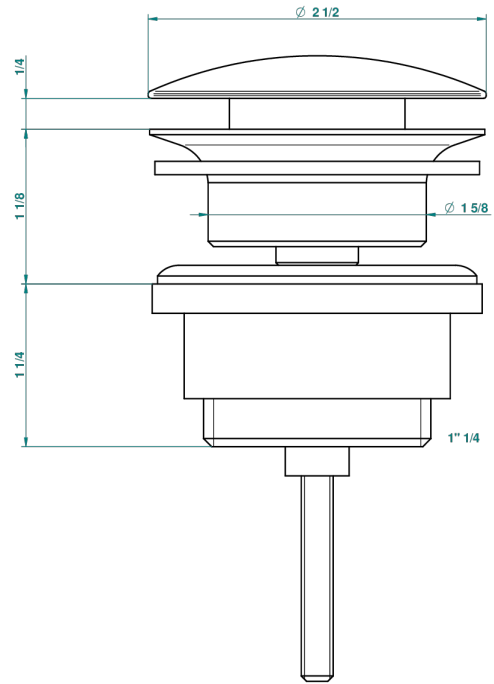

# POMME

A42-309/BAM

Slow running basin waste (old model with full grid)

THG<sup>®</sup>  
PARIS

47264

11/09/2013

## ХАРАКТЕРИСТИКИ

- Pomme
- Slow running basin waste (old model with full grid)