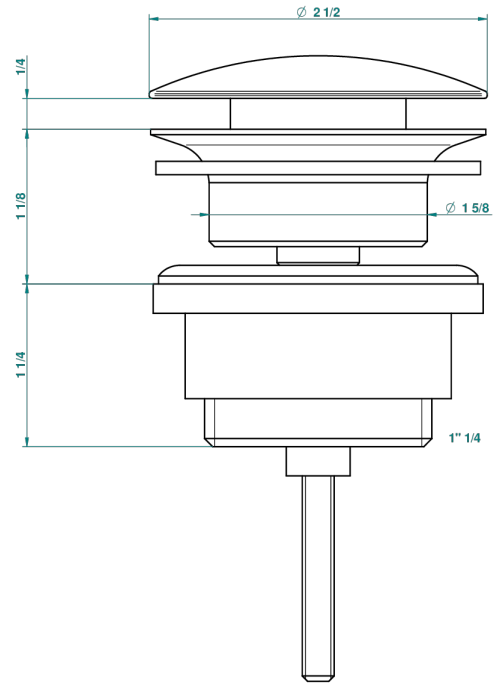

# POMME, CRISTAL SATINADO

A42-309/BAM

Slow running basin waste (old model with full grid)

THG<sup>®</sup>  
PARIS

47264

11/09/2013

## CARACTERÍSTICAS

- Pomme, cristal satinado
- Slow running basin waste (old model with full grid)