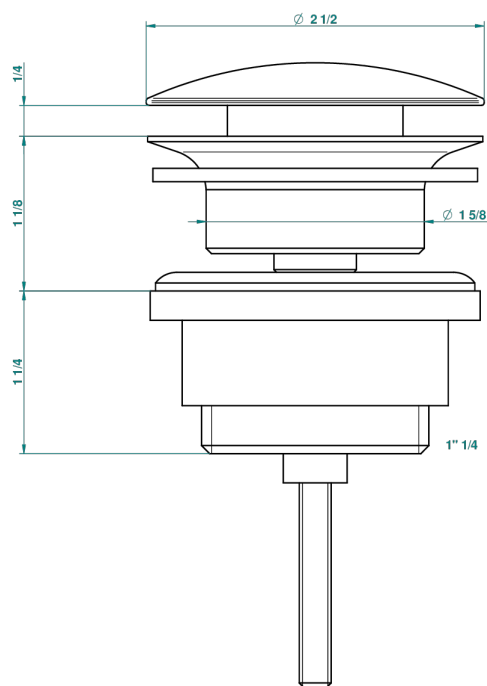

# POMME CLEAR SATIN CRYSTAL

A42-309/BAM

Slow running basin waste (old model with full grid)

THG<sup>®</sup>  
PARIS

47264

11/09/2013

## CHARACTERISTIC

- Pomme Clear satin crystal
- Slow running basin waste (old model with full grid)