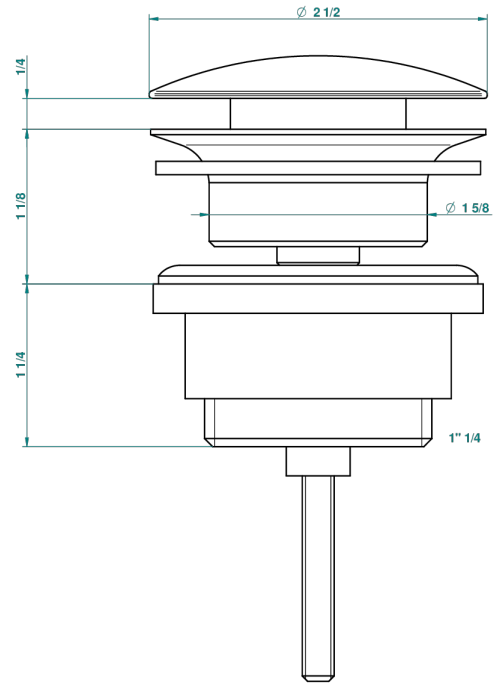

# POMME CLEAR SATIN CRYSTAL

A42-309/BAM

Slow running basin waste (old model with full grid)

THG<sup>®</sup>  
PARIS

47264

11/09/2013

## 特色

- Pomme Clear satin crystal
- Slow running basin waste (old model with full grid)