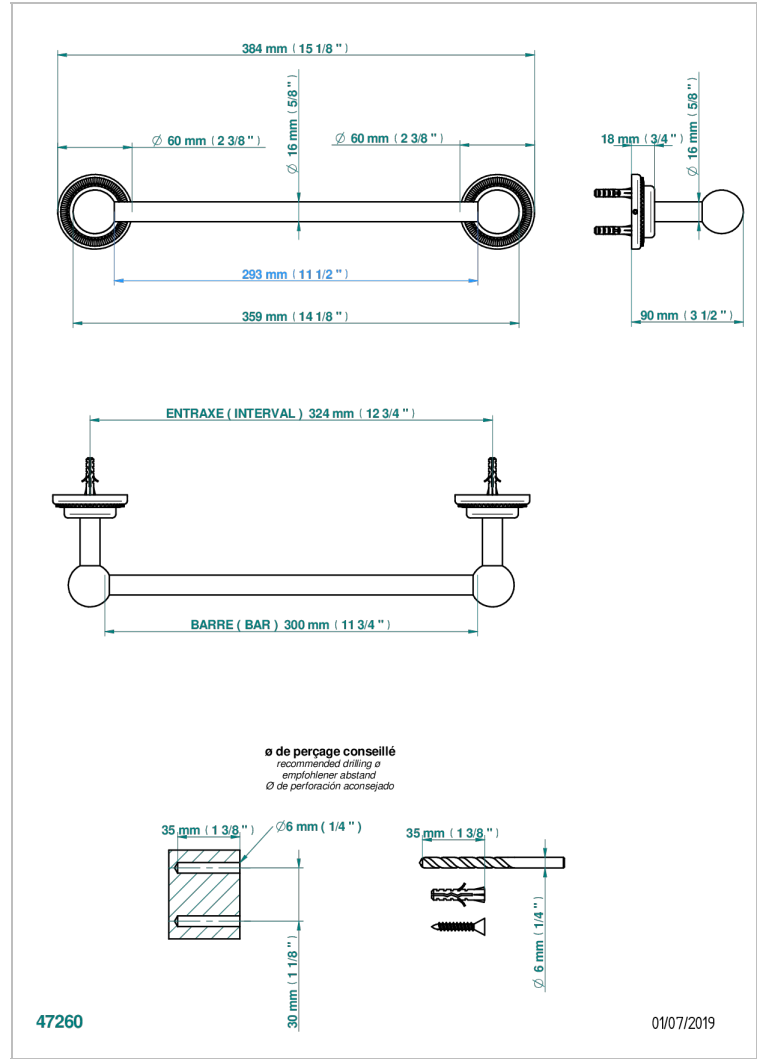

DIPLOMATE ROYALE

U4D-514/30

Towel bar, 12" long

CHARACTERISTIC

- Diplomate Royale
- Towel bar, 12" long

AVAILABLE FINITIONS

Black ceram - D30
Blush PVD - H62
Brass color PVD - H49
Brown bronze color PVD - F33
Chrome polished - A02
Chrome polished / gold polished - G02