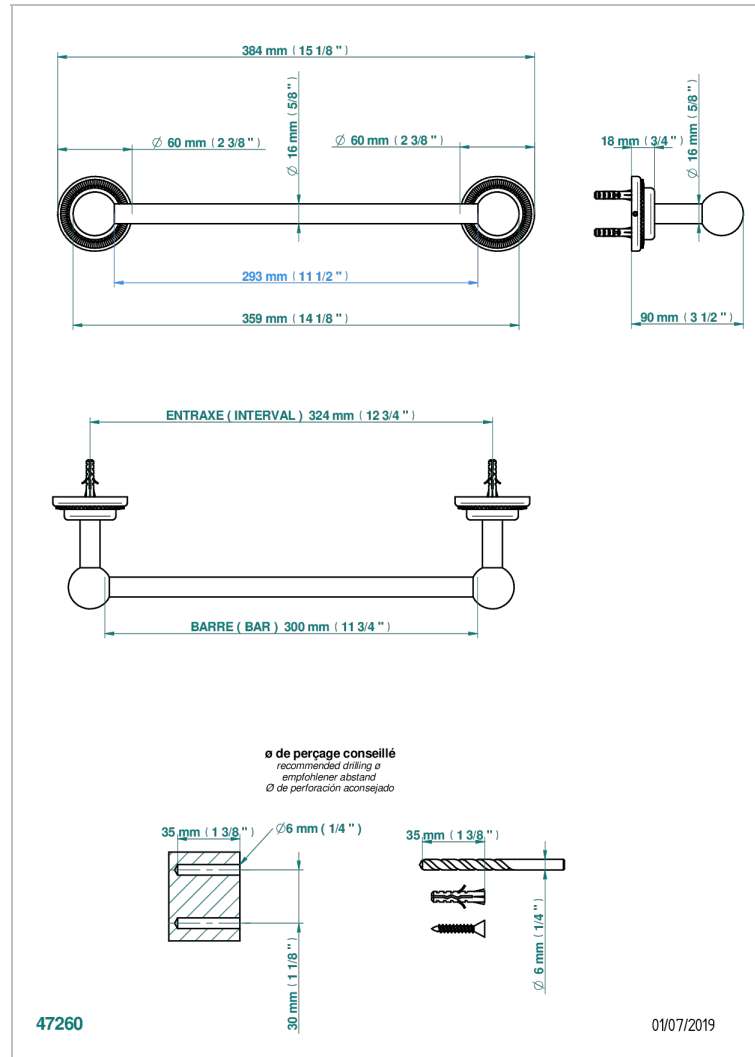

# DIPLOMATE ROYALE

U4D-514/30

Towel bar, 12" long

THG<sup>®</sup>  
PARIS

## CHARACTERISTIC

- Diplomate Royale
- Towel bar, 12" long