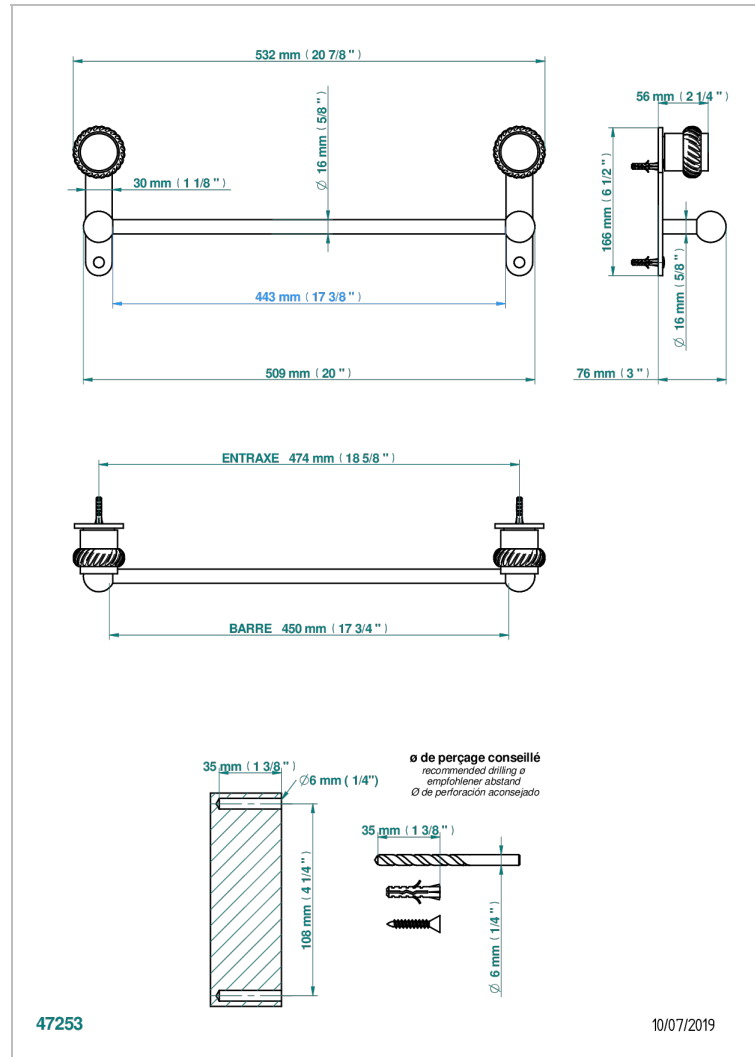

DIPLOMATE ANILLO TRENZADO

U4C-514/45

Single towel rail, fixed rail, length: 450 mm

THG[®]
PARIS

CARACTERÍSTICAS

- Diplomate anillo trenzado
- Single towel rail, fixed rail, length: 450 mm

ACABADOS DISPONIBLES