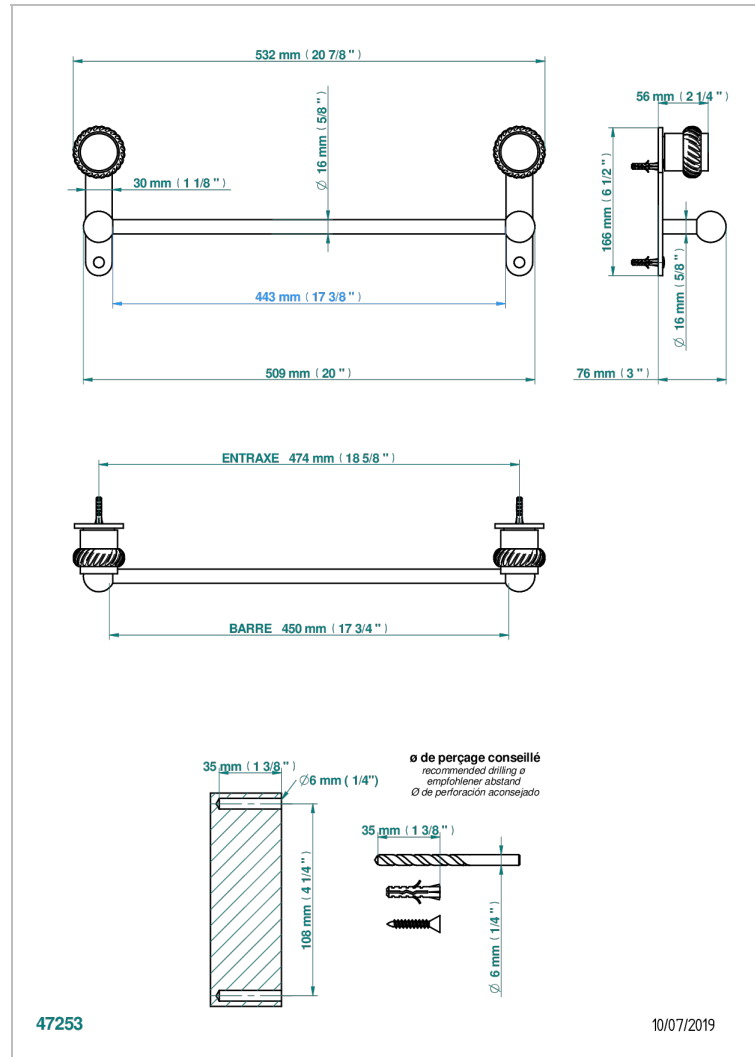

# DIPLOMATE ROPED RINGS

U4C-514/45

Towel bar, 18" long

## CHARACTERISTIC

- Diplomate Roped rings
- Towel bar, 18" long