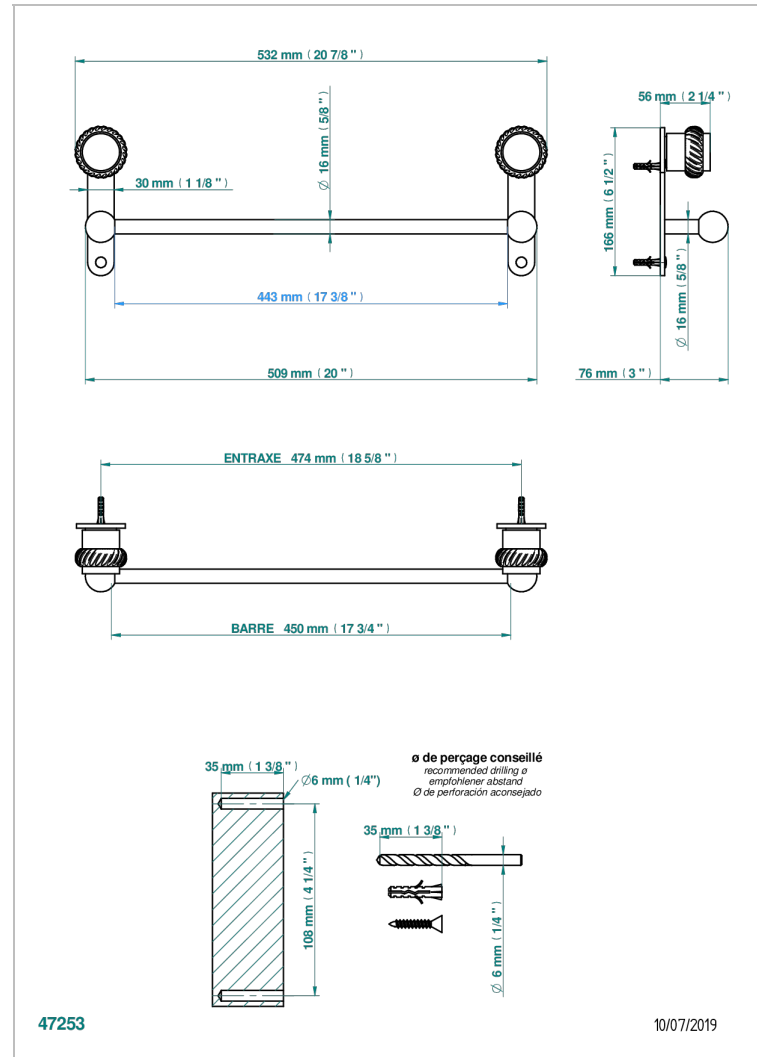

DIPLOMATE ROPED RINGS

U4C-514/45

Single towel rail, fixed rail, length: 450 mm

CHARACTERISTIC

- Diplomate Roped rings
- Single towel rail, fixed rail, length: 450 mm

AVAILABLE FINITIONS

Antique nickel - H28
Black ceram - D30
Blush PVD - H62
Brass color PVD - H49
Brown bronze color PVD - F33
Gold color PVD - H52