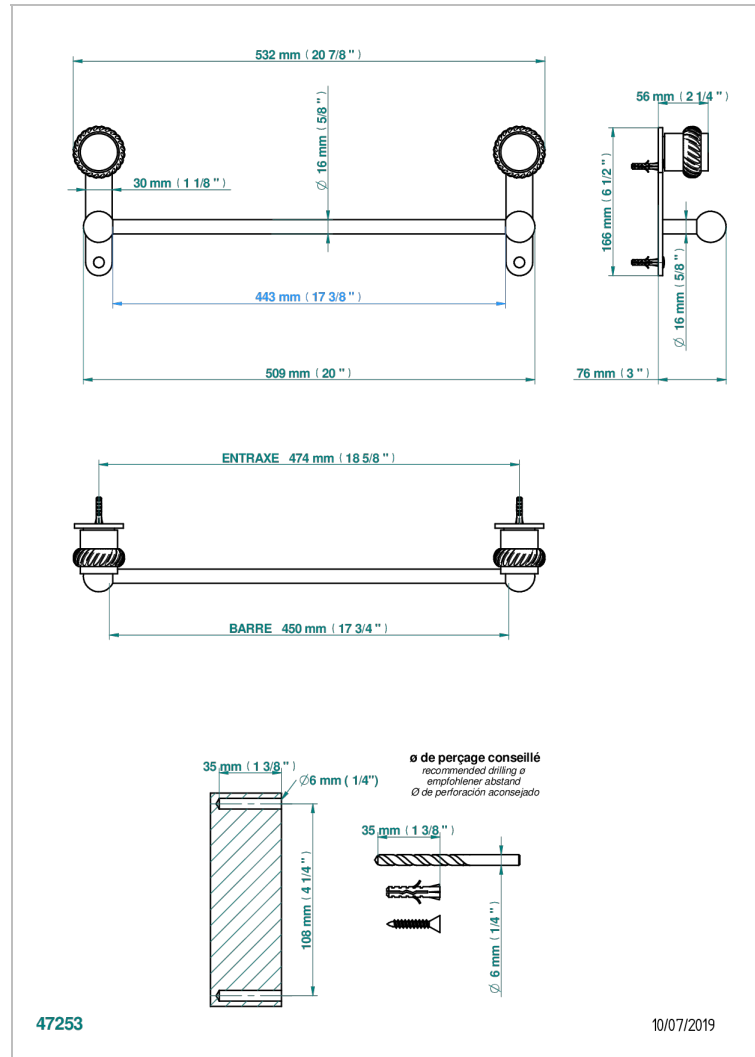

# DIPLOMATE ANILLO TRENZADO

U4C-514/45

Single towel rail, fixed rail, length: 450 mm

THG<sup>®</sup>  
PARIS

## CARACTERÍSTICAS

- Diplomate anillo trenzado
- Single towel rail, fixed rail, length: 450 mm