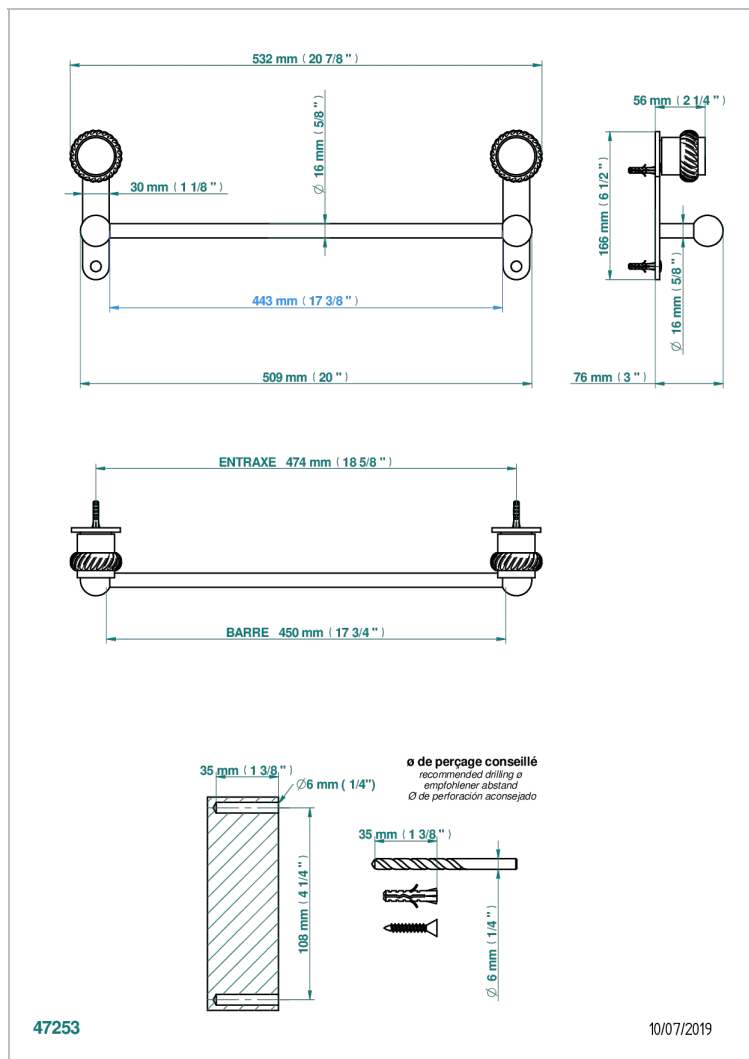

DIPLOMATE ANILLO TRENZADO

U4C-514/45

Single towel rail, fixed rail, length: 450 mm

THG[®]
PARIS

CARACTERÍSTICAS

- Diplomate anillo trenzado
- Single towel rail, fixed rail, length: 450 mm

ACABADOS DISPONIBLES