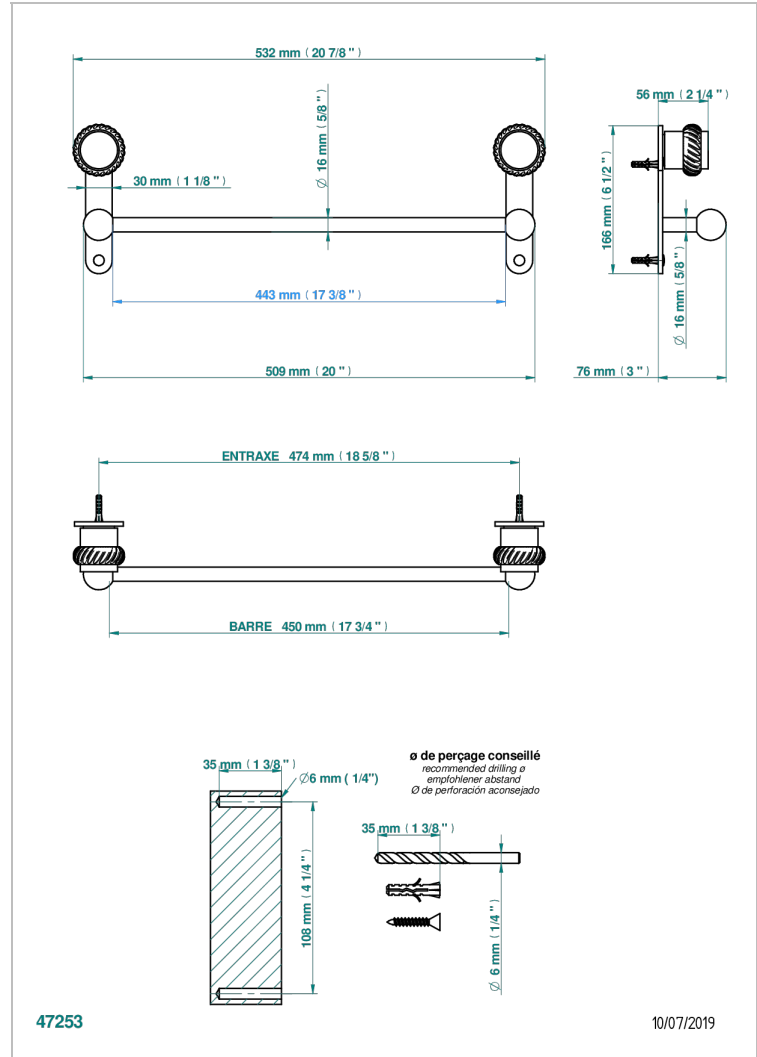

# DIPLOMATE ROPED RINGS

U4C-514/45

Single towel rail, fixed rail, length: 450 mm

## CHARACTERISTIC

- Diplomate Roped rings
- Single towel rail, fixed rail, length: 450 mm