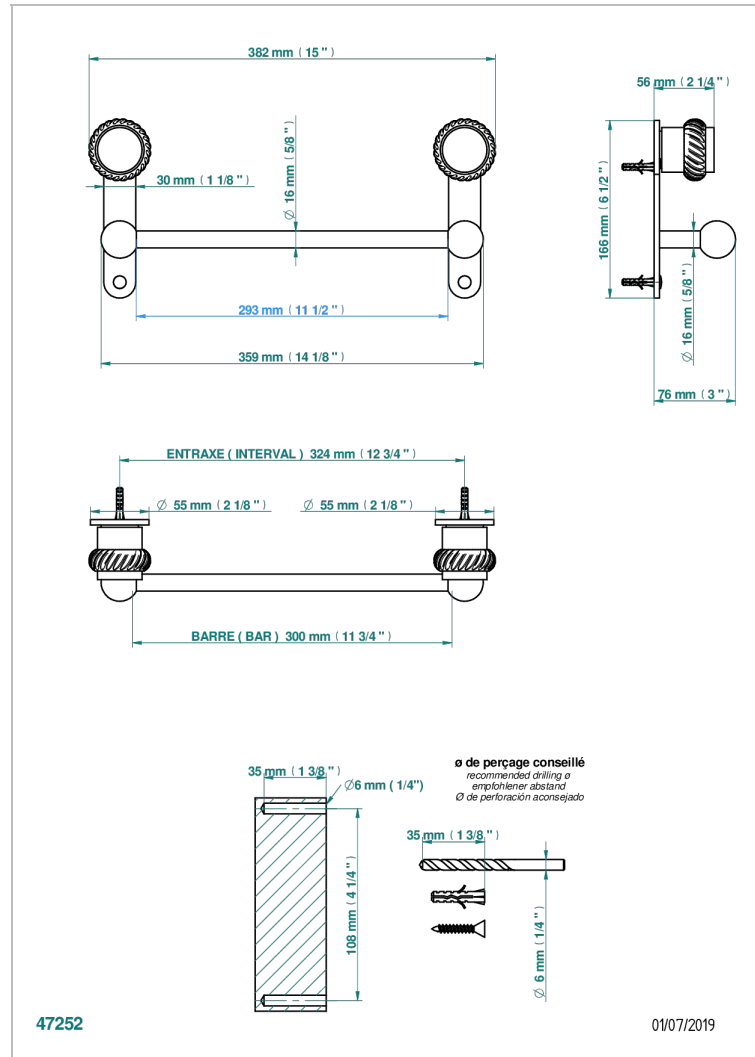

# DIPLOMATE ROPED RINGS

U4C-514/30

Towel bar, 12" long

## CHARACTERISTIC

- Diplomate Roped rings
- Towel bar, 12" long