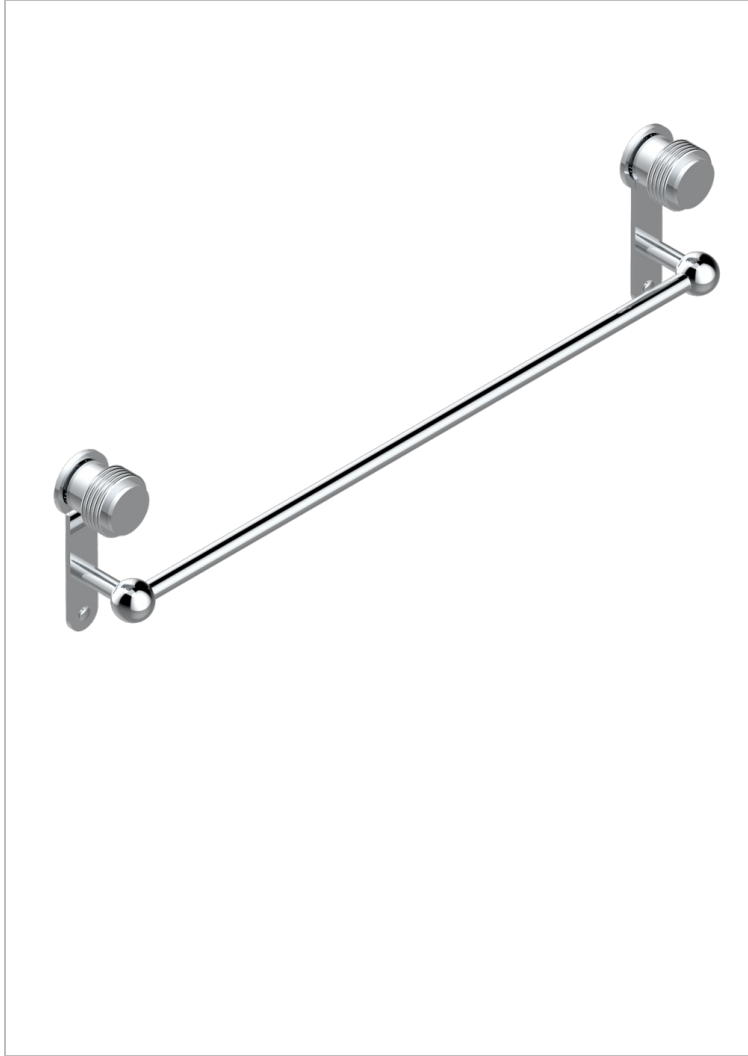

DIPLOMATE GROOVED RINGS

U4B-514/60

Towel bar, 24" long

CHARACTERISTIC

- Diplomate Grooved rings
- Towel bar, 24" long

AVAILABLE FINITIONS

Black ceram - D30
Blush PVD - H62
Brass color PVD - H49
Brown bronze color PVD - F33
Chrome polished - A02
Chrome polished / gold polished - G02

Copper antique matt, coated - H07
Gold color PVD - H52
Gold mat - F07
Gold polished - F01
Graphite PVD - H64
Light coated bronze - D01

Matt Umber PVD - H67
Matt blush PVD - H60
Matt brass color PVD - H50
Matt brown bronze color PVD - F34
Matt chrome (American satin) - C02
Matt gold color PVD - H53

Matt graphite PVD - H65
Matt nickel (American satin) - C01
Matt nickel color PVD - H56
Nickel antique / Sovereign - H28
Nickel color PVD - H55
Nickel polished - B01

Soft gold - F30
Soft matt gold - F31
Umber PVD - H66