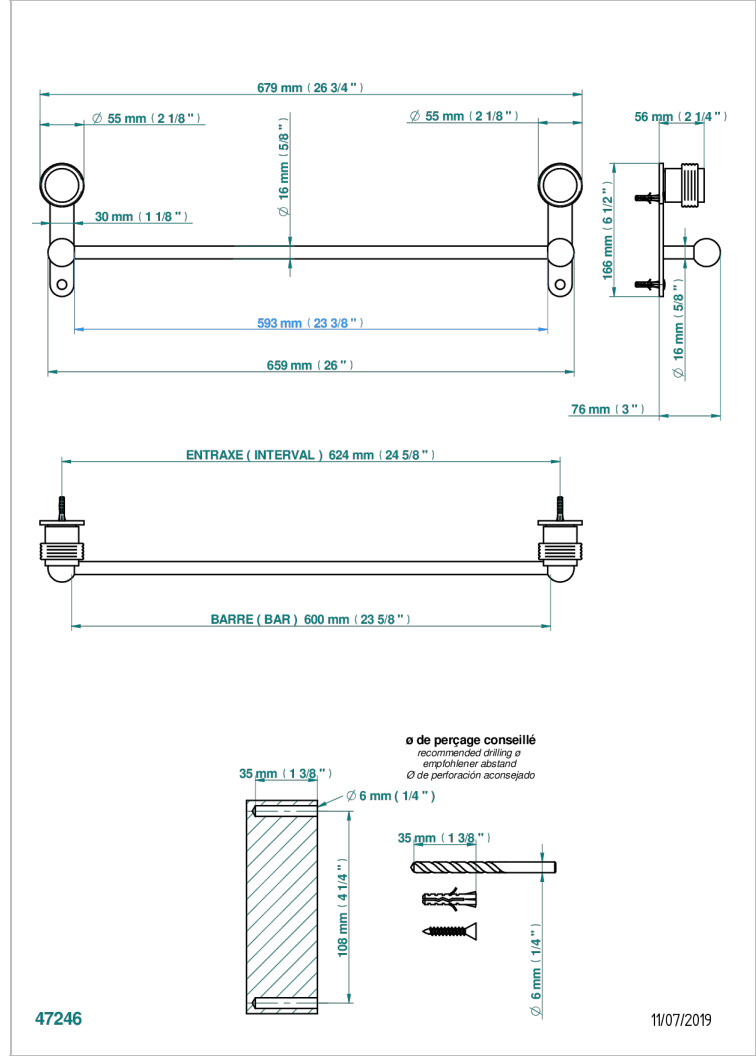

DIPLOMATE GROOVED RINGS

U4B-514/60

Towel bar, 24" long

CHARACTERISTIC

- Diplomate Grooved rings
- Towel bar, 24" long

AVAILABLE FINITIONS

Black ceram - D30
Blush PVD - H62
Brass color PVD - H49
Brown bronze color PVD - F33
Chrome polished - A02
Chrome polished / gold polished - G02