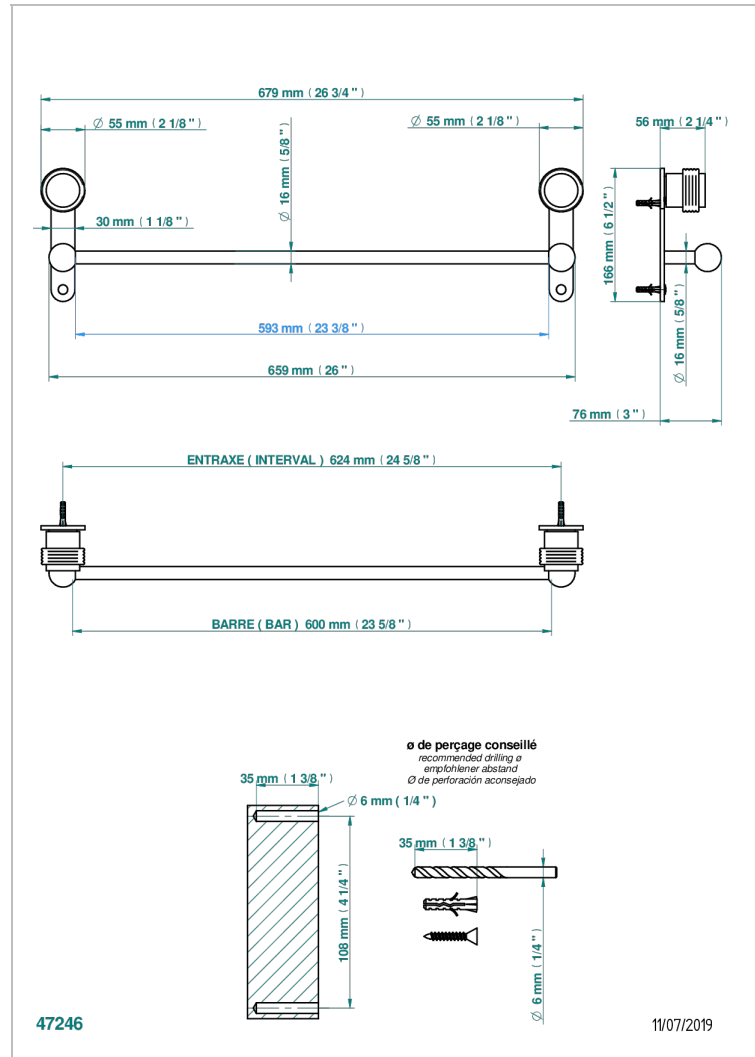

DIPLOMATE GROOVED RINGS

U4B-514/60

Single towel rail, fixed rail, length: 600 mm

CHARACTERISTIC

- Diplomate Grooved rings
- Single towel rail, fixed rail, length: 600 mm

AVAILABLE FINITIONS

Antique nickel - H28
Black ceram - D30
Blush PVD - H62
Brass color PVD - H49
Brown bronze color PVD - F33
Gold color PVD - H52