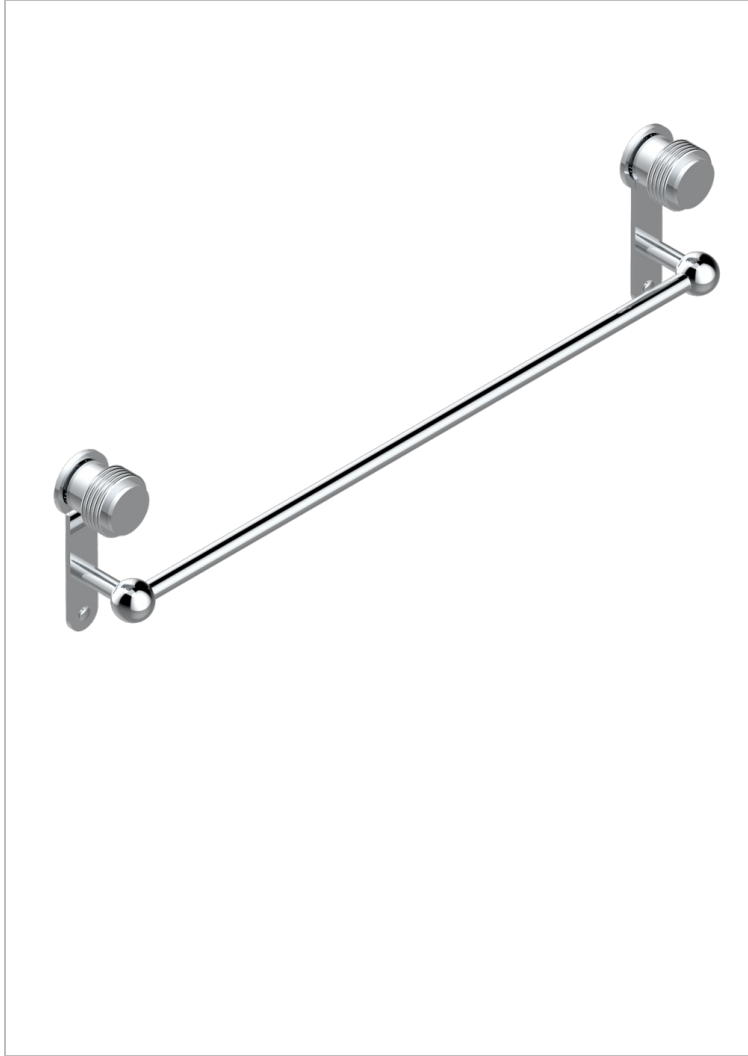

DIPLOMATE GROOVED RINGS

U4B-514/60

Single towel rail, fixed rail, length: 600 mm

CHARACTERISTIC

- Diplomate Grooved rings
- Single towel rail, fixed rail, length: 600 mm

AVAILABLE FINITIONS

Antique nickel - H28
Black ceram - D30
Blush PVD - H62
Brass color PVD - H49
Brown bronze color PVD - F33
Gold color PVD - H52

Graphite PVD - H64
Lacquered light bronze - D01
Matt Umber PVD - H67
Matt blush PVD - H60
Matt brass color PVD - H50
Matt brown bronze color PVD - F34

Matt chrome - C02
Matt gold - F07
Matt gold color PVD - H53
Matt graphite PVD - H65
Matt nickel (color finish) - C01
Matt nickel color PVD - H56

Nickel color PVD - H55
Polished chrome (color finish) - A02
Polished chrome / Polished gold (color finish) - G02
Polished gold (color finish) - F01
Polished nickel - B01
Soft gold - F30

Soft matt gold - F31
Umber PVD - H66
Varnished matt antique red copper (color finish) - H07