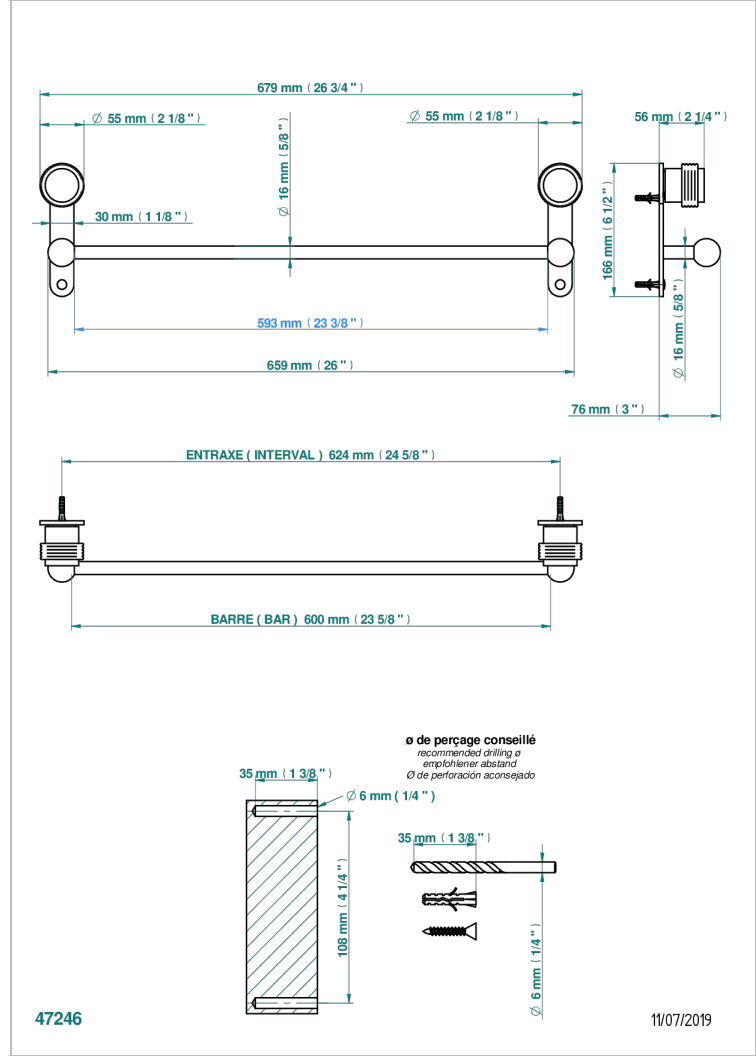

DIPLOMATE GROOVED RINGS

U4B-514/60

Single towel rail, fixed rail, length: 600 mm

CHARACTERISTIC

- Diplomate Grooved rings
- Single towel rail, fixed rail, length: 600 mm

AVAILABLE FINITIONS

Antique nickel - H28
Black ceram - D30
Blush PVD - H62
Brass color PVD - H49
Brown bronze color PVD - F33
Gold color PVD - H52