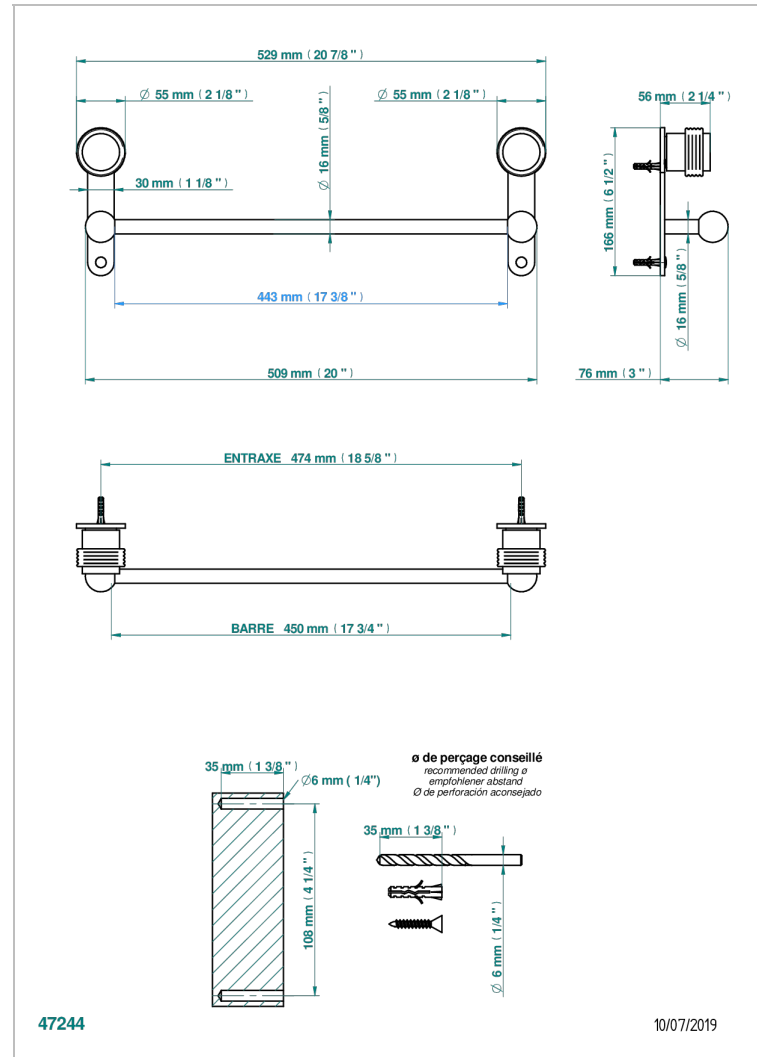

# DIPLOMATE GROOVED RINGS

U4B-514/45

Towel bar, 18" long

## CHARACTERISTIC

- Diplomate Grooved rings
- Towel bar, 18" long