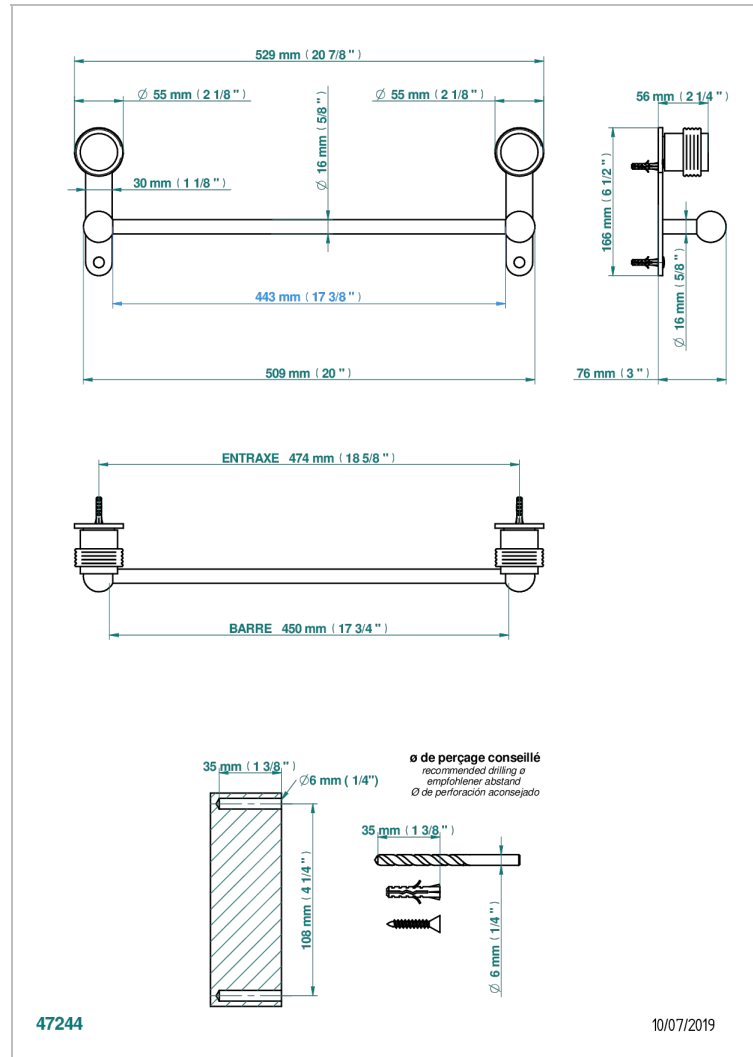

DIPLOMATE GROOVED RINGS

U4B-514/45

Single towel rail, fixed rail, length: 450 mm

CHARACTERISTIC

- Diplomate Grooved rings
- Single towel rail, fixed rail, length: 450 mm

AVAILABLE FINITIONS

Antique nickel - H28
Black ceram - D30
Blush PVD - H62
Brass color PVD - H49
Brown bronze color PVD - F33
Gold color PVD - H52