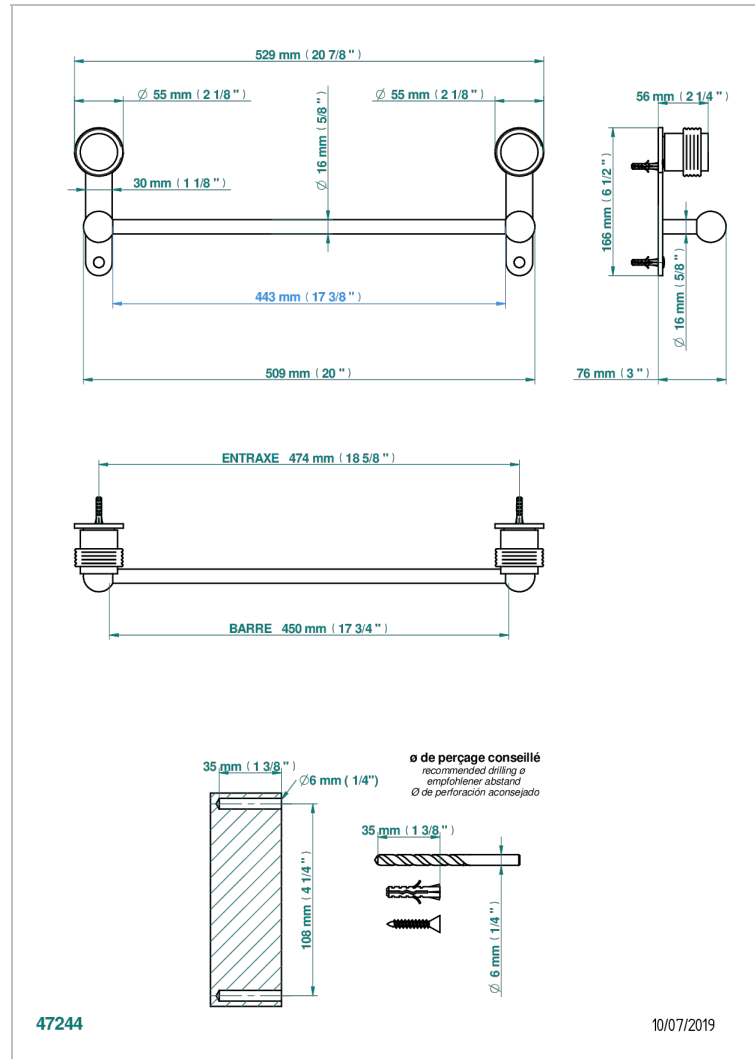

# DIPLOMATE ANILLO ANILLADO

U4B-514/45

Single towel rail, fixed rail, length: 450 mm

THG<sup>®</sup>  
PARIS

## CARACTERÍSTICAS

- Diplomate anillo anillado
- Single towel rail, fixed rail, length: 450 mm