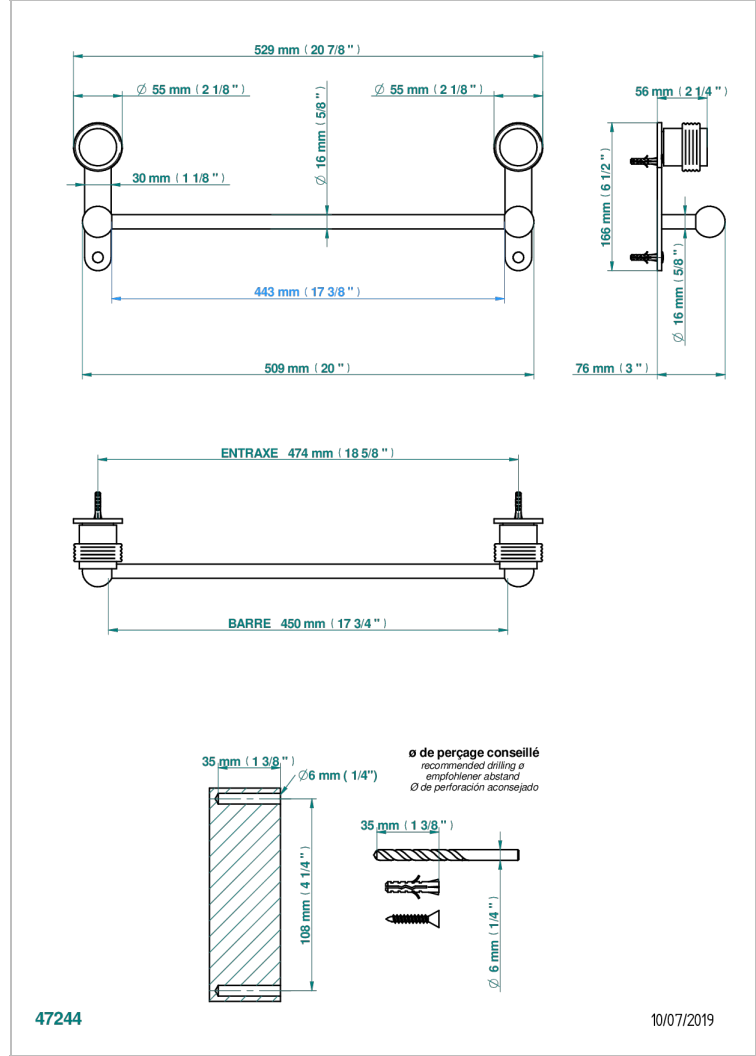

DIPLOMATE GROOVED RINGS

U4B-514/45

Single towel rail, fixed rail, length: 450 mm

CHARACTERISTIC

- Diplomate Grooved rings
- Single towel rail, fixed rail, length: 450 mm

AVAILABLE FINITIONS

Antique nickel - H28
Black ceram - D30
Blush PVD - H62
Brass color PVD - H49
Brown bronze color PVD - F33
Gold color PVD - H52