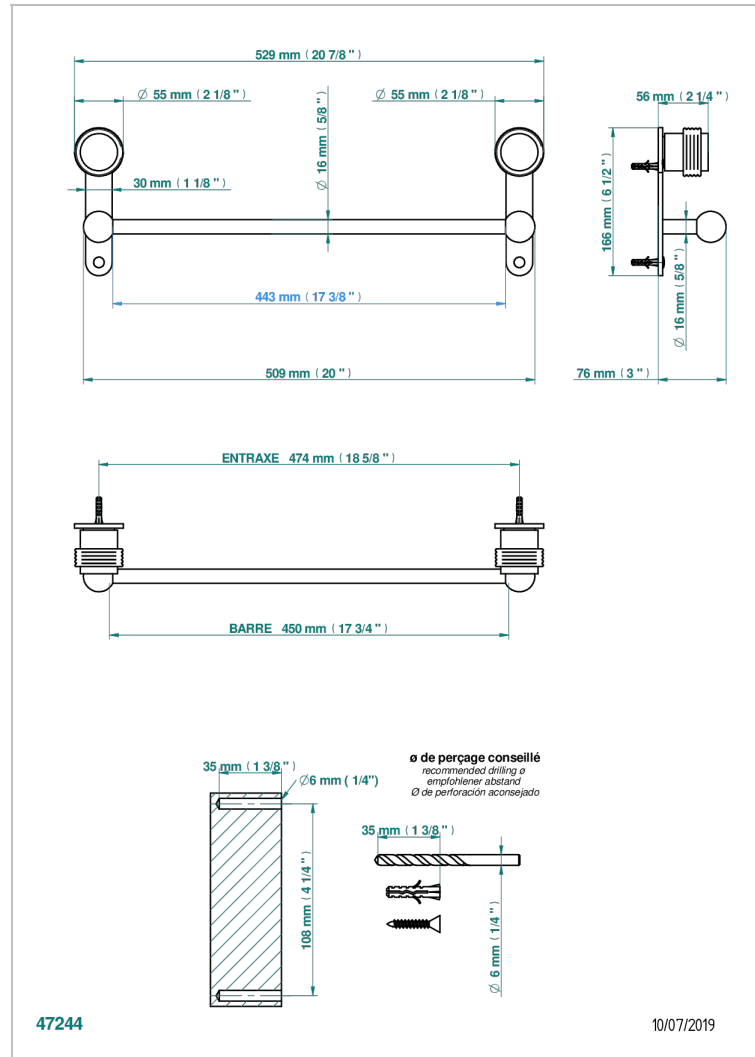

DIPLOMATE ANILLO ANILLADO

U4B-514/45

Single towel rail, fixed rail, length: 450 mm

THG[®]
PARIS

CARACTERÍSTICAS

- Diplomate anillo anillado
- Single towel rail, fixed rail, length: 450 mm

ACABADOS DISPONIBLES