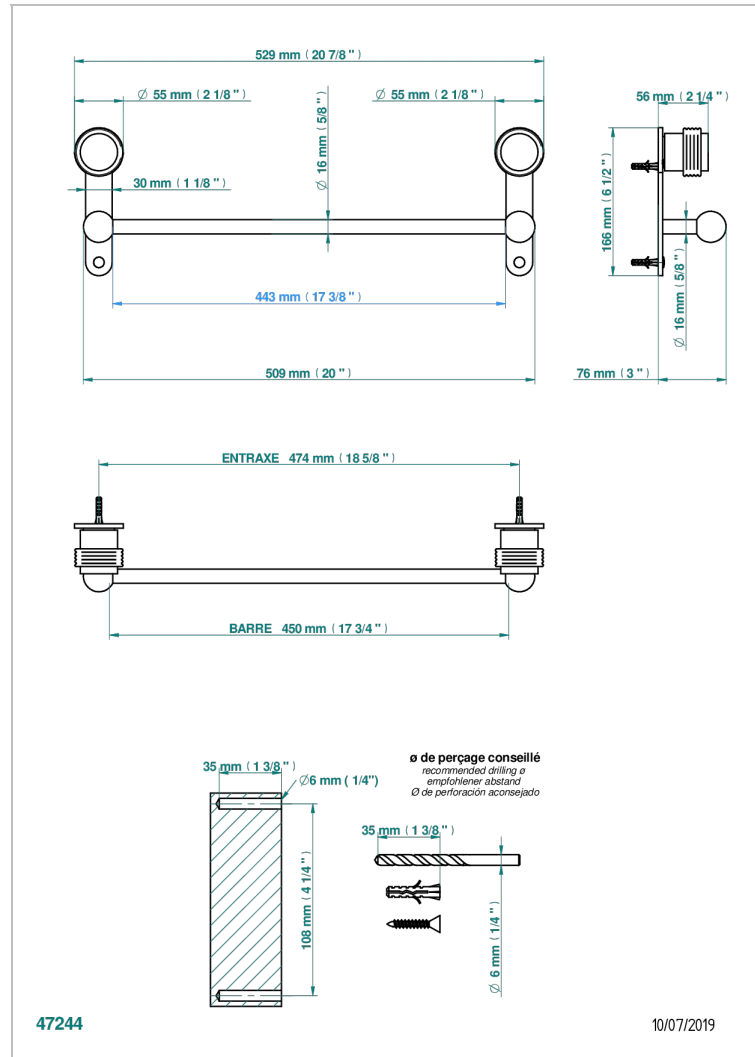

# DIPLOMATE GROOVED RINGS

U4B-514/45

Single towel rail, fixed rail, length: 450 mm

## CHARACTERISTIC

- Diplomate Grooved rings
- Single towel rail, fixed rail, length: 450 mm