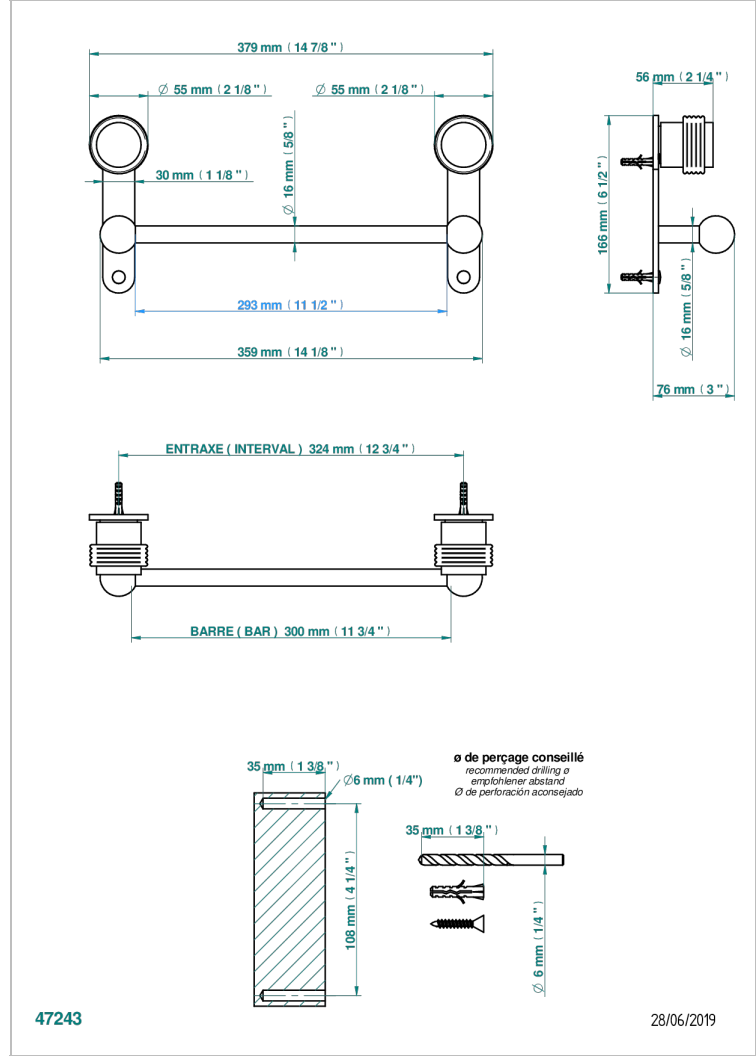

DIPLOMATE GROOVED RINGS

U4B-514/30

Towel bar, 12" long

CHARACTERISTIC

- Diplomate Grooved rings
- Towel bar, 12" long

AVAILABLE FINITIONS

Black ceram - D30
Blush PVD - H62
Brass color PVD - H49
Brown bronze color PVD - F33
Chrome polished - A02
Chrome polished / gold polished - G02