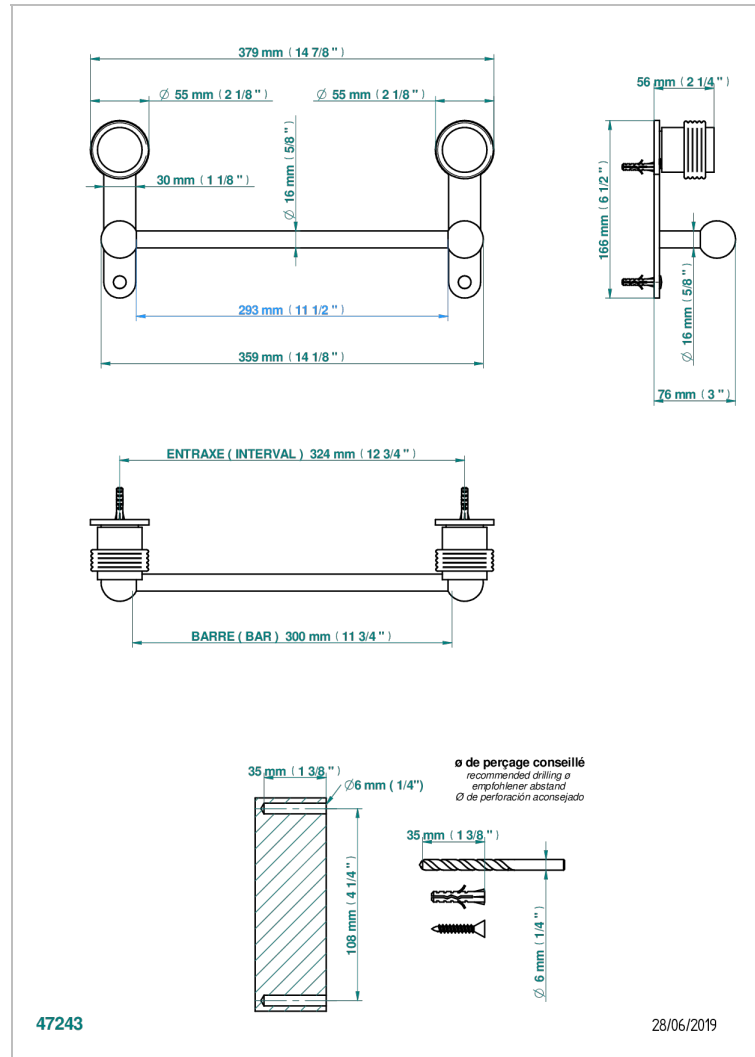

# DIPLOMATE GROOVED RINGS

U4B-514/30

Towel bar, 12" long

## CHARACTERISTIC

- Diplomate Grooved rings
- Towel bar, 12" long