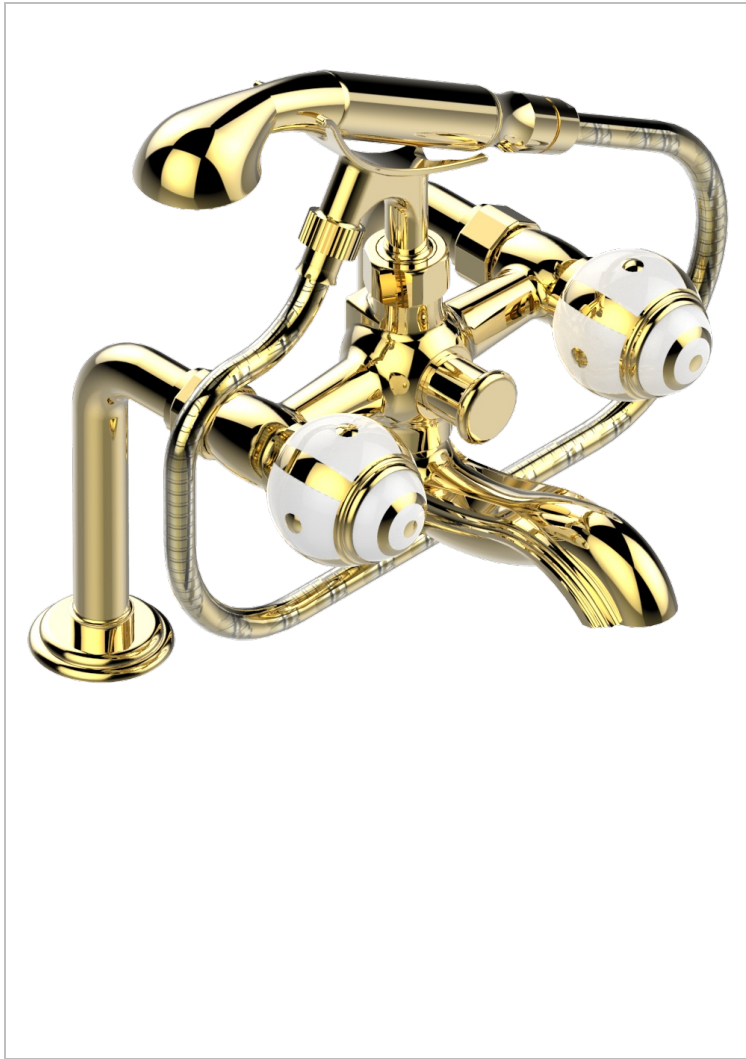

ITHAQUE GOLD DECOR

A7A-13G/US

Exposed tub filler with cradle handshower, deck mounted

THG[®]
PARIS

CHARACTERISTIC

- ASME : ASME A112.18.1-2011/CSA B125.1-11

TECHNICAL SPECS

- Recommandé : 3 bars (max. 5 bars) - Advised : 43,5 psi (max. 72 psi)
- Bec : 75 l/min à 3 bars - Douchette : 9,5 l/min à 3 bars
- Spout : 19,8 gpm at 43.5 psi - Handshower : 2.5 gpm at 43.5 psi

STANDARDS

AVAILABLE FINITIONS

Black ceram - D30
Blush PVD - H62
Brass color PVD - H49
Brown bronze color PVD - F33
Chrome polished - A02
Chrome polished / gold polished - G02

Copper antique matt, coated - H07
Gold color PVD - H52
Gold mat - F07
Gold polished - F01
Graphite PVD - H64
Light coated bronze - D01

Matt Umber PVD - H67
Matt blush PVD - H60
Matt brass color PVD - H50
Matt brown bronze color PVD - F34
Matt chrome (American satin) - C02
Matt gold color PVD - H53

Matt graphite PVD - H65
Matt nickel (American satin) - C01
Matt nickel color PVD - H56
Nickel antique / Sovereign - H28
Nickel color PVD - H55
Nickel polished - B01

Soft gold - F30
Soft matt gold - F31
Umber PVD - H66