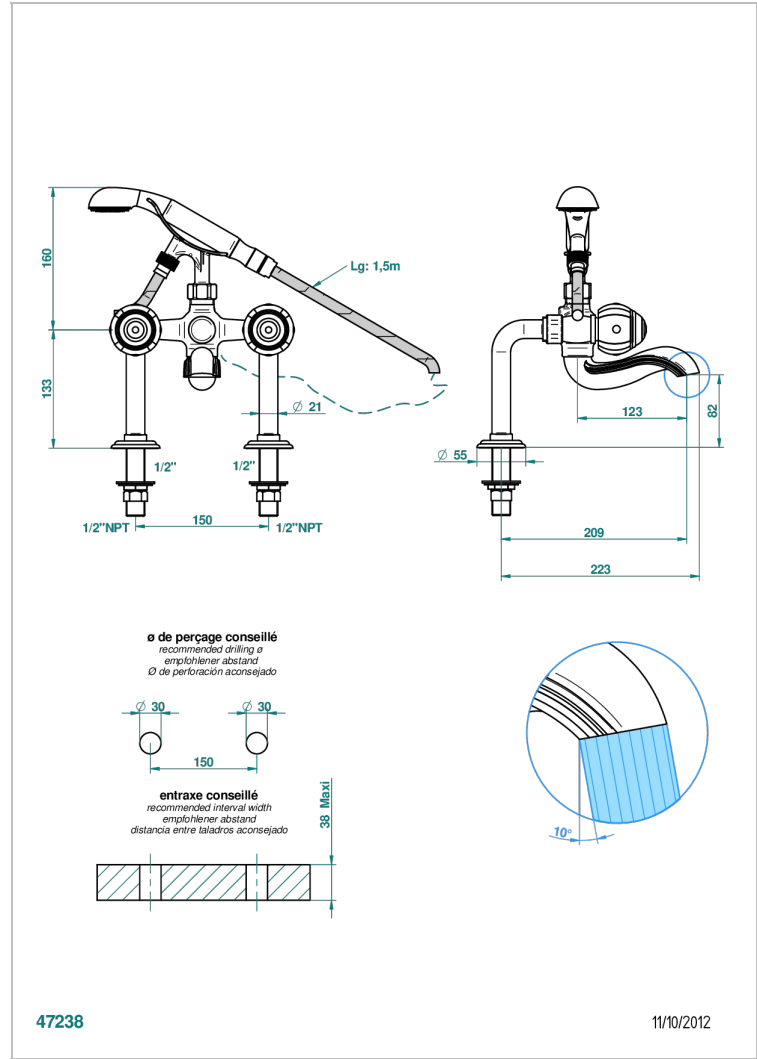

ITHAQUE GOLD DECOR

A7A-13G/US

Exposed tub filler with cradle handshower, deck mounted

THG[®]
PARIS

CHARACTERISTIC

- ASME : ASME A112.18.1-2011/CSA B125.1-11

TECHNICAL SPECS

- Recommandé : 3 bars (max. 5 bars) - Advised : 43,5 psi (max. 72 psi)
- Bec : 75 l/min à 3 bars - Douchette : 9,5 l/min à 3 bars
- Spout : 19,8 gpm at 43.5 psi - Handshower : 2.5 gpm at 43.5 psi