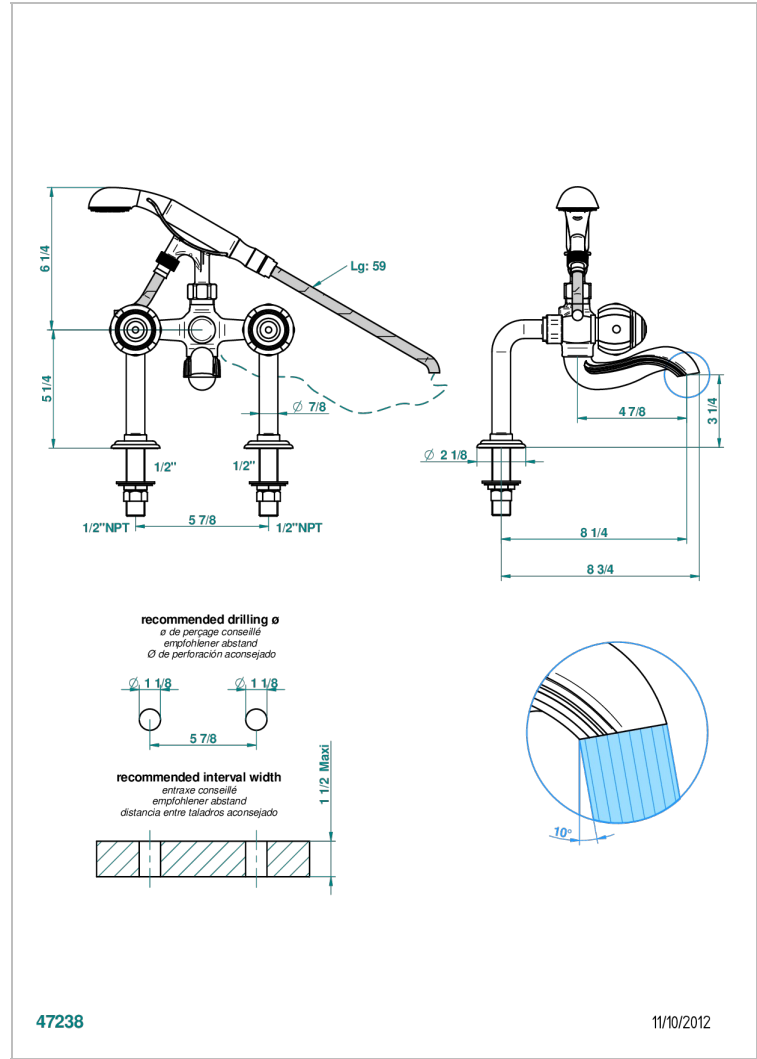

ITHAQUE GOLD DECOR

A7A-13G/US

Exposed tub filler with cradle handshower, deck mounted

THG[®]
PARIS

CHARACTERISTIC

- ASME : ASME A112.18.1-2011/CSA B125.1-11

TECHNICAL SPECS

- Recommandé : 3 bars (max. 5 bars) - Advised : 43,5 psi (max. 72 psi)
- Bec : 75 l/min à 3 bars - Douchette : 9,5 l/min à 3 bars
- Spout : 19,8 gpm at 43.5 psi - Handshower : 2.5 gpm at 43.5 psi