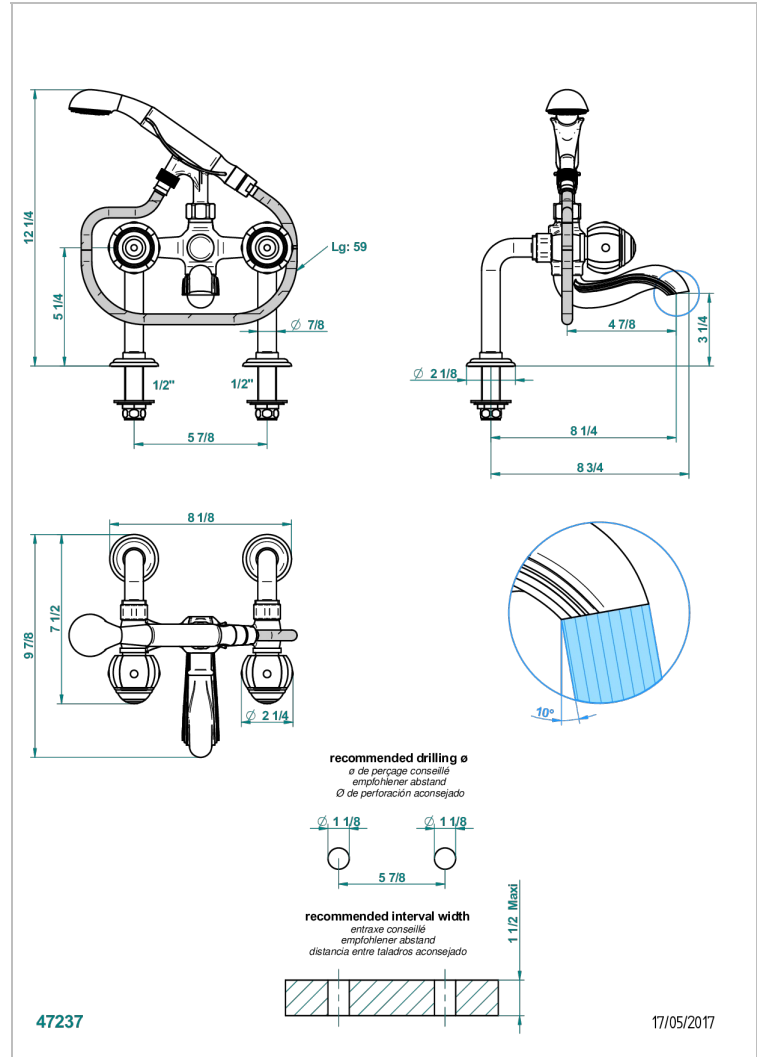

ITHAQUE GOLD DECOR

A7A-13G

Rim mounted 2-hole bath/telephone shower mixer, shower and hose

CHARACTERISTIC

- ACS : 21ACCLY034

STANDARDS

AVAILABLE FINITIONS

Antique nickel - H28
Black ceram - D30
Blush PVD - H62
Brass color PVD - H49
Brown bronze color PVD - F33
Gold color PVD - H52

TECHNICAL SPECS

- Recommandé : 3 bars (max. 5 bars) - Advised : 43,5 psi (max. 72 psi)
- Bec : 75 l/min à 3 bars - Douchette : 9,5 l/min à 3 bars
- Spout : 19,8 gpm at 43.5 psi - Handshower : 2.5 gpm at 43.5 psi