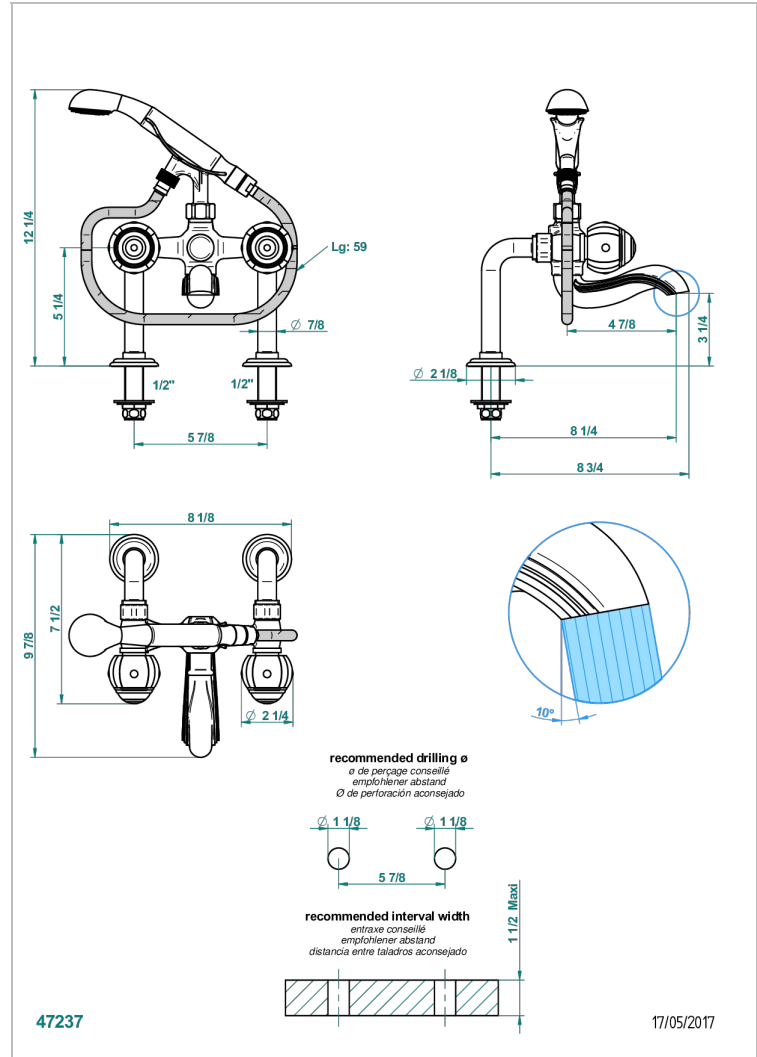

ITHAQUE GOLD DECOR

A7A-13G

Rim mounted 2-hole bath/telephone shower mixer, shower and hose

CHARACTERISTIC

- ACS : 21ACCLY034

TECHNICAL SPECS

- Recommandé : 3 bars (max. 5 bars) - Advised : 43,5 psi (max. 72 psi)
- Bec : 75 l/min à 3 bars - Douchette : 9,5 l/min à 3 bars
- Spout : 19,8 gpm at 43.5 psi - Handshower : 2.5 gpm at 43.5 psi

STANDARDS

AVAILABLE FINITIONS

Antique nickel - H28
Black ceram - D30
Blush PVD - H62
Brass color PVD - H49
Brown bronze color PVD - F33
Gold color PVD - H52

Graphite PVD - H64
Lacquered light bronze - D01
Matt Umber PVD - H67
Matt blush PVD - H60
Matt brass color PVD - H50
Matt brown bronze color PVD - F34