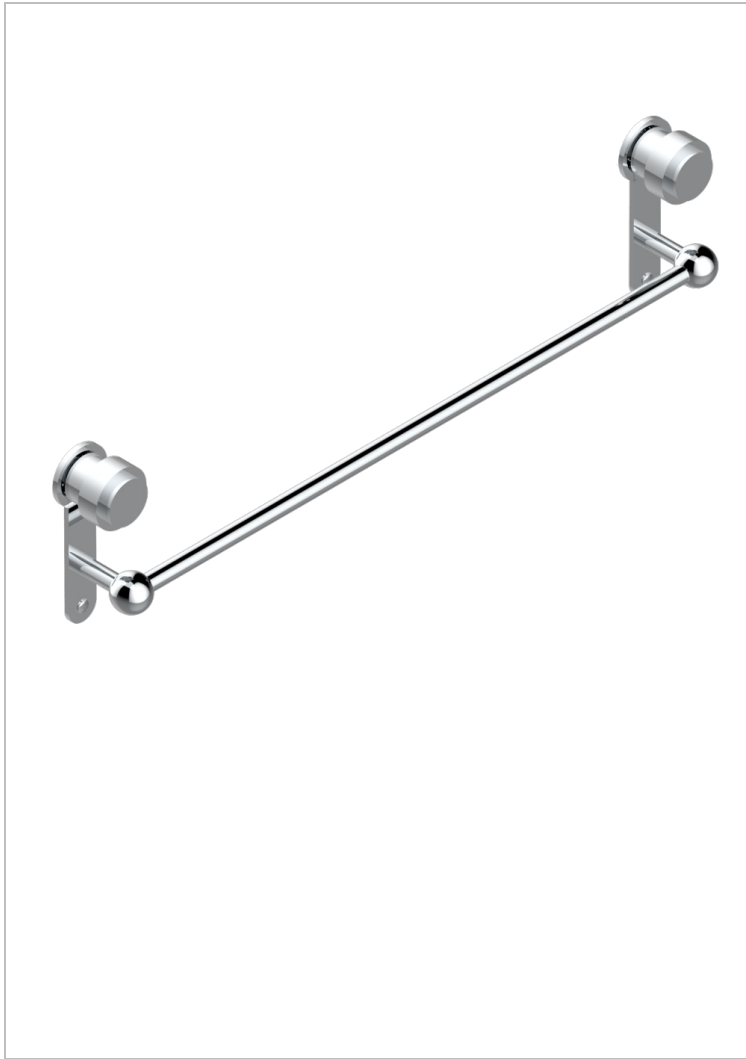

# DIPLOMATE SMOOTH RINGS

U4A-514/60

Towel bar, 24" long

## CHARACTERISTIC

- Diplomate Smooth rings
- Towel bar, 24" long

## AVAILABLE FINITIONS

Black ceram - D30  
Blush PVD - H62  
Brass color PVD - H49  
Brown bronze color PVD - F33  
Chrome polished - A02  
Chrome polished / gold polished - G02

Copper antique matt, coated - H07  
Gold color PVD - H52  
Gold mat - F07  
Gold polished - F01  
Graphite PVD - H64  
Light coated bronze - D01