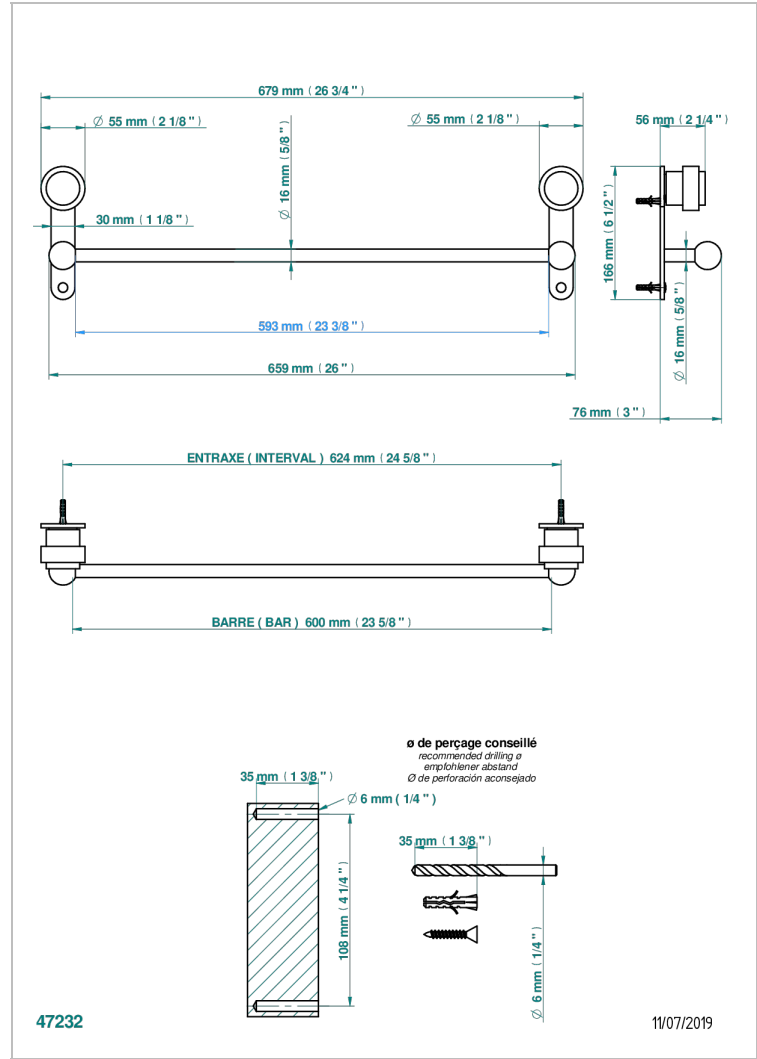

# DIPLOMATE SMOOTH RINGS

U4A-514/60

Towel bar, 24" long

## CHARACTERISTIC

- Diplomate Smooth rings
- Towel bar, 24" long