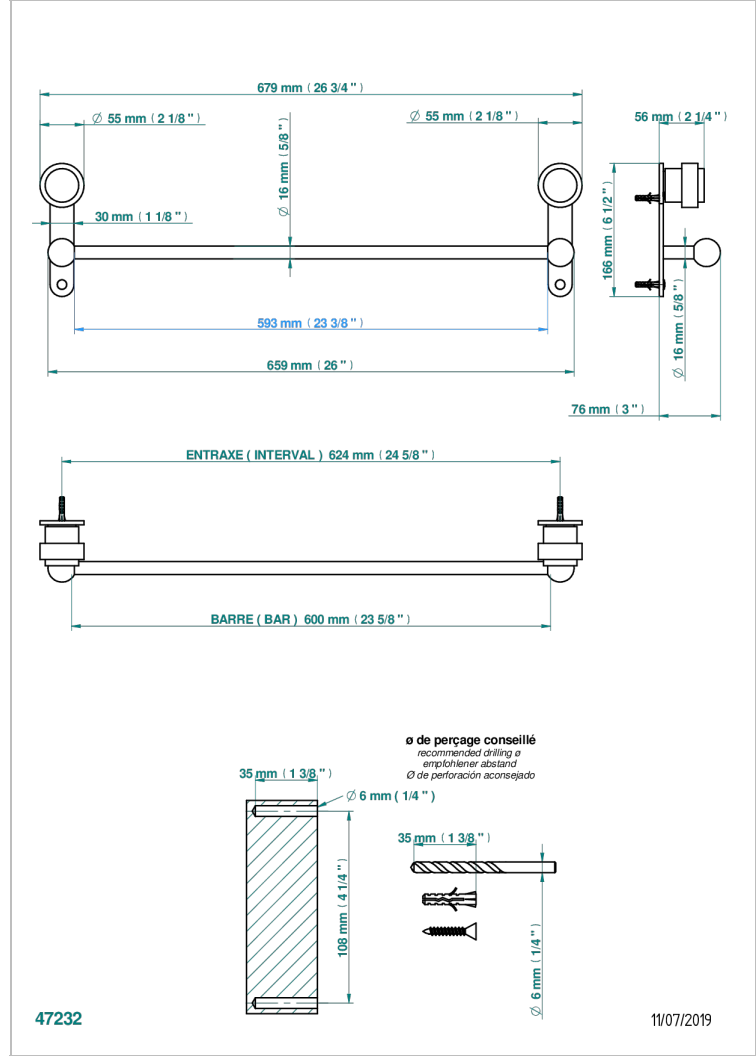

DIPLOMATE SMOOTH RINGS

U4A-514/60

Single towel rail, fixed rail, length: 600 mm

CHARACTERISTIC

- Diplomate Smooth rings
- Single towel rail, fixed rail, length: 600 mm

AVAILABLE FINITIONS

Antique nickel - H28
Black ceram - D30
Blush PVD - H62
Brass color PVD - H49
Brown bronze color PVD - F33
Gold color PVD - H52