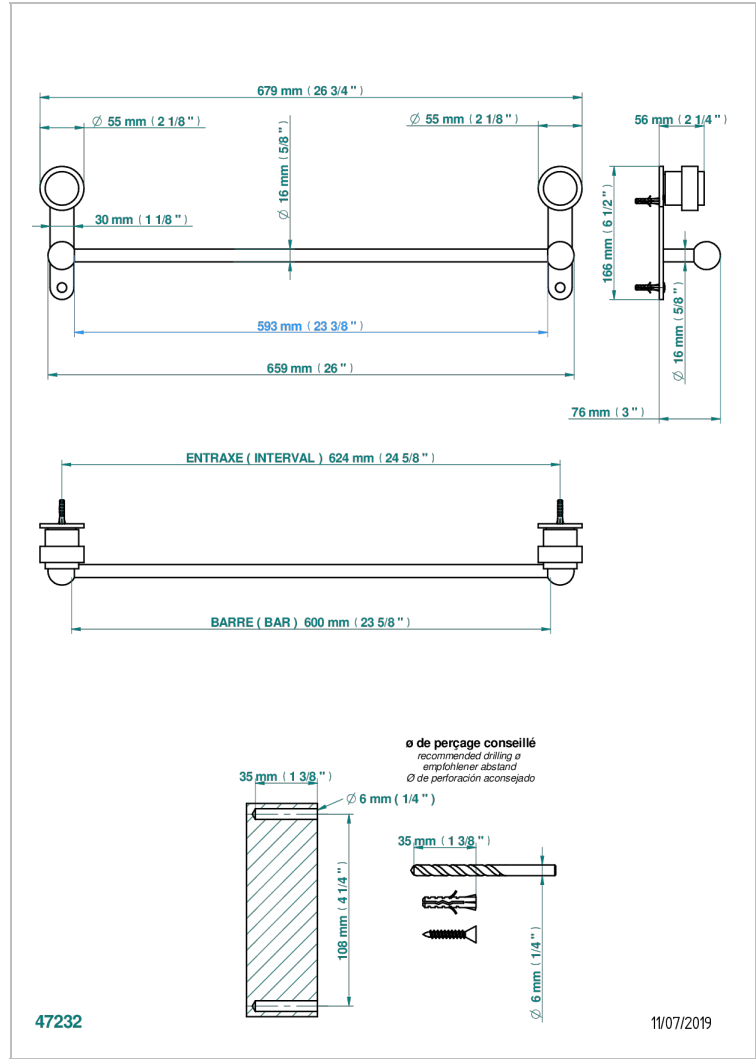

DIPLOMATE SMOOTH RINGS

U4A-514/60

Single towel rail, fixed rail, length: 600 mm

CHARACTERISTIC

- Diplomate Smooth rings
- Single towel rail, fixed rail, length: 600 mm

AVAILABLE FINITIONS

Antique nickel - H28
Black ceram - D30
Blush PVD - H62
Brass color PVD - H49
Brown bronze color PVD - F33
Gold color PVD - H52