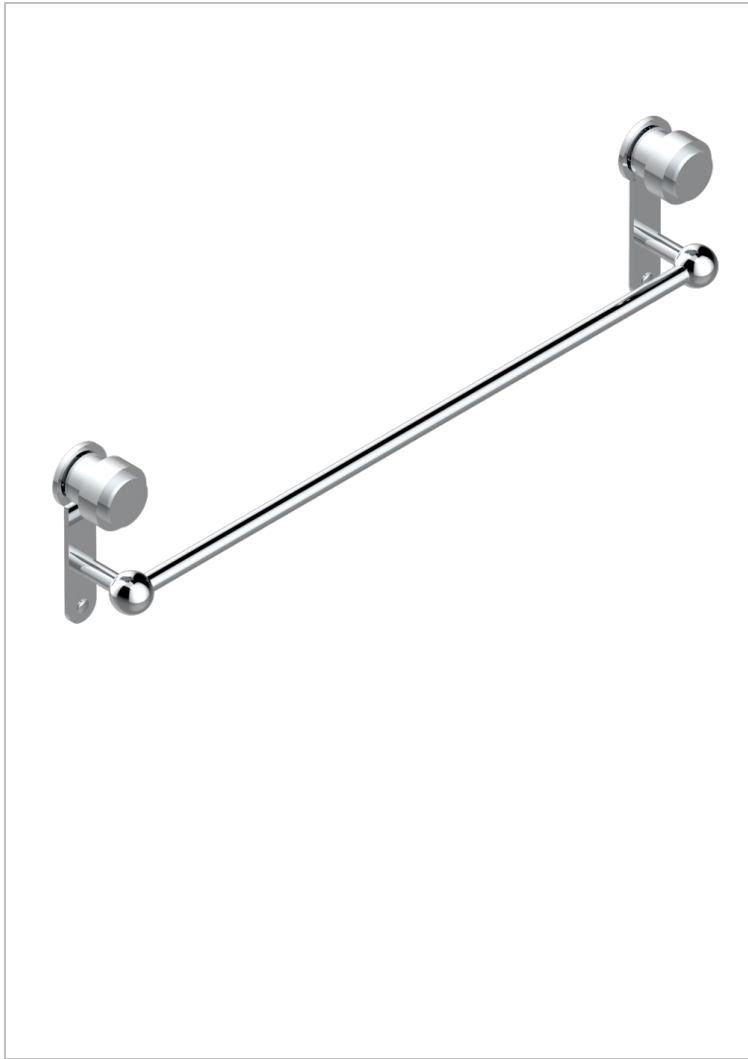

DIPLOMATE SMOOTH RINGS

U4A-514/60

Single towel rail, fixed rail, length: 600 mm

CHARACTERISTIC

- Diplomate Smooth rings
- Single towel rail, fixed rail, length: 600 mm

AVAILABLE FINITIONS

Antique nickel - H28
Black ceram - D30
Blush PVD - H62
Brass color PVD - H49
Brown bronze color PVD - F33
Gold color PVD - H52

Graphite PVD - H64
Lacquered light bronze - D01
Matt Umber PVD - H67
Matt blush PVD - H60
Matt brass color PVD - H50
Matt brown bronze color PVD - F34

Matt chrome - C02
Matt gold - F07
Matt gold color PVD - H53
Matt graphite PVD - H65
Matt nickel (color finish) - C01
Matt nickel color PVD - H56

Nickel color PVD - H55
Polished chrome (color finish) - A02
Polished chrome / Polished gold (color finish) - G02
Polished gold (color finish) - F01
Polished nickel - B01
Soft gold - F30

Soft matt gold - F31
Umber PVD - H66
Varnished matt antique red copper (color finish) - H07