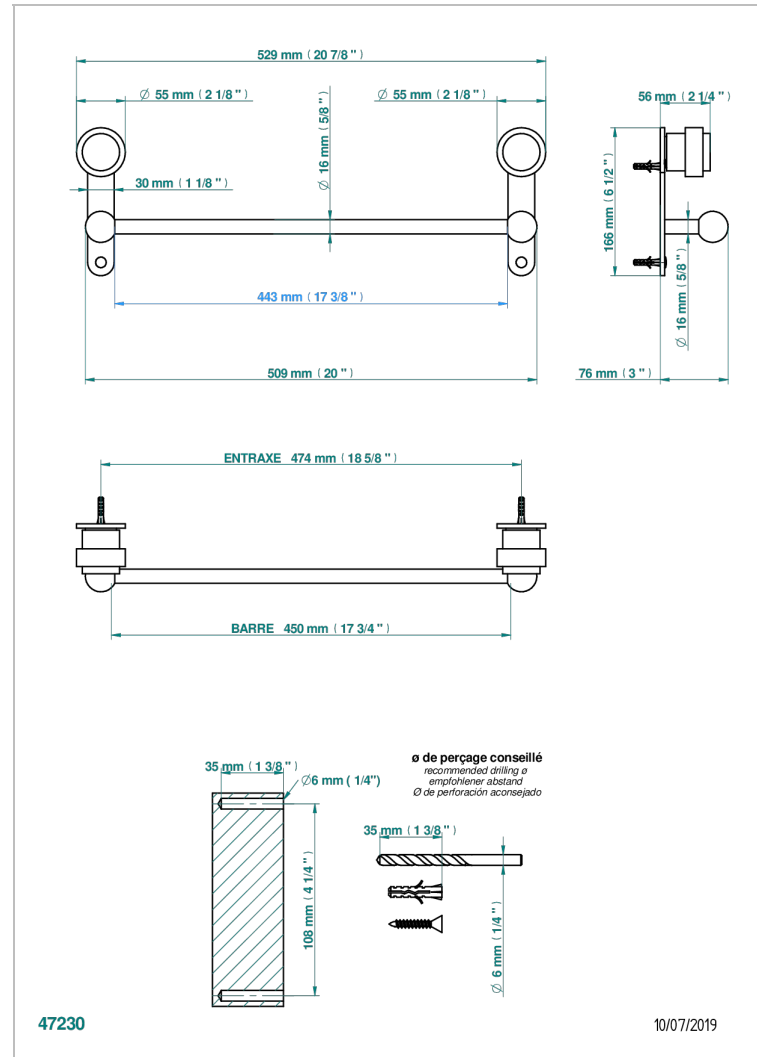

# DIPLIMATE ANILLO LISO

U4A-514/45

Single towel rail, fixed rail, length: 450 mm

THG<sup>®</sup>  
PARIS

## CARACTERÍSTICAS

- Diplimate anillo liso
- Single towel rail, fixed rail, length: 450 mm