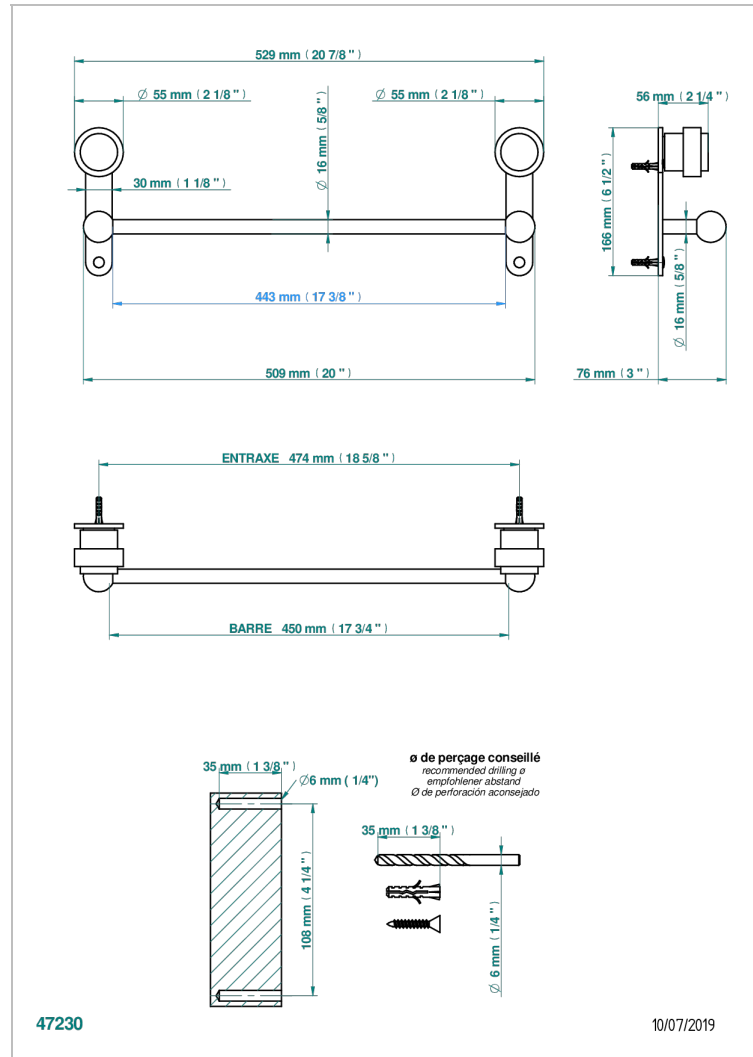

DIPLOMATE SMOOTH RINGS

U4A-514/45

Towel bar, 18" long

CHARACTERISTIC

- Diplomate Smooth rings
- Towel bar, 18" long

AVAILABLE FINITIONS

Black ceram - D30
Blush PVD - H62
Brass color PVD - H49
Brown bronze color PVD - F33
Chrome polished - A02
Chrome polished / gold polished - G02