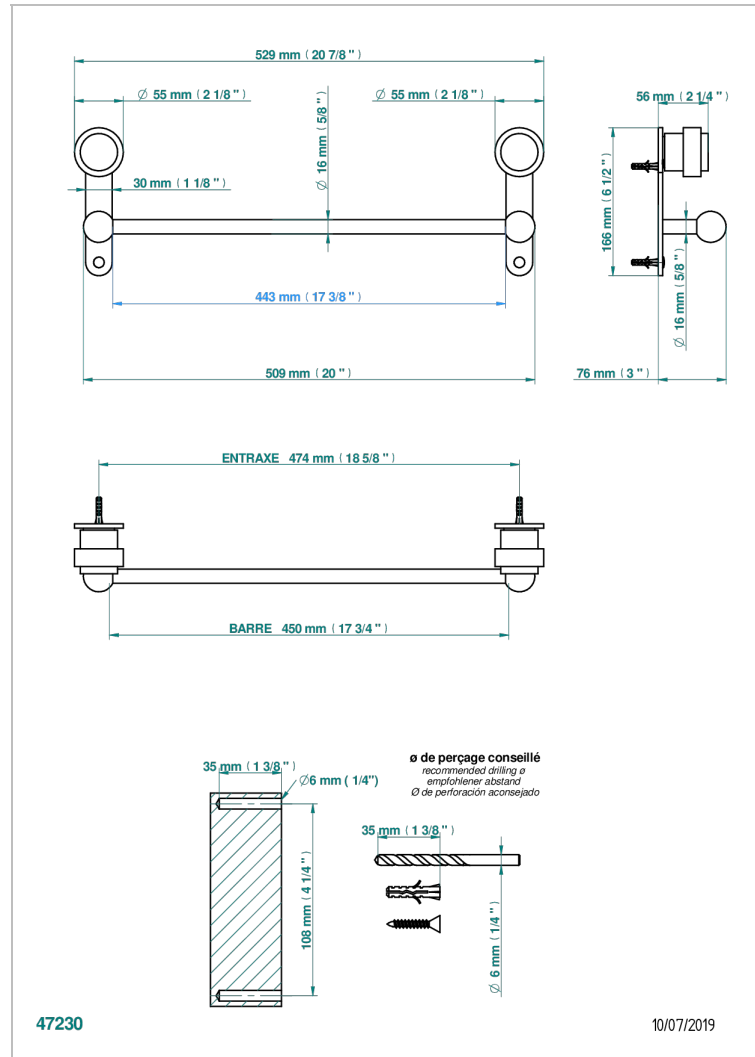

# DIPLOMATE SMOOTH RINGS

U4A-514/45

Single towel rail, fixed rail, length: 450 mm

## CHARACTERISTIC

- Diplomate Smooth rings
- Single towel rail, fixed rail, length: 450 mm