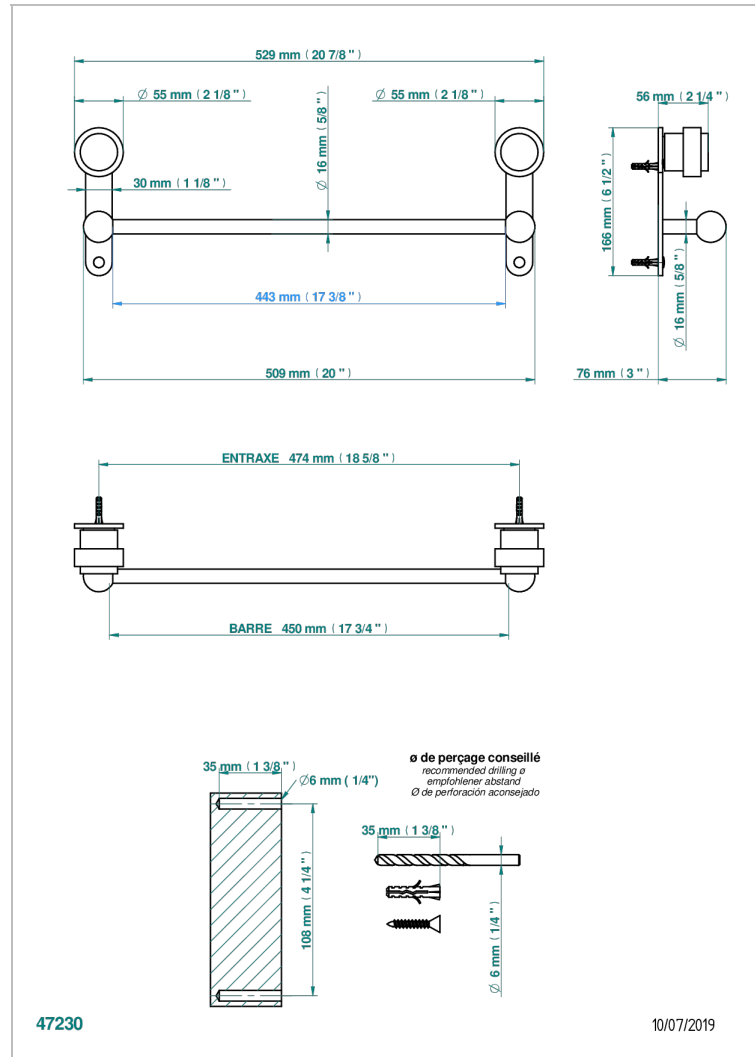

DIPLOMATE SMOOTH RINGS

U4A-514/45

Single towel rail, fixed rail, length: 450 mm

CHARACTERISTIC

- Diplomate Smooth rings
- Single towel rail, fixed rail, length: 450 mm

AVAILABLE FINITIONS

Antique nickel - H28
Black ceram - D30
Blush PVD - H62
Brass color PVD - H49
Brown bronze color PVD - F33
Gold color PVD - H52