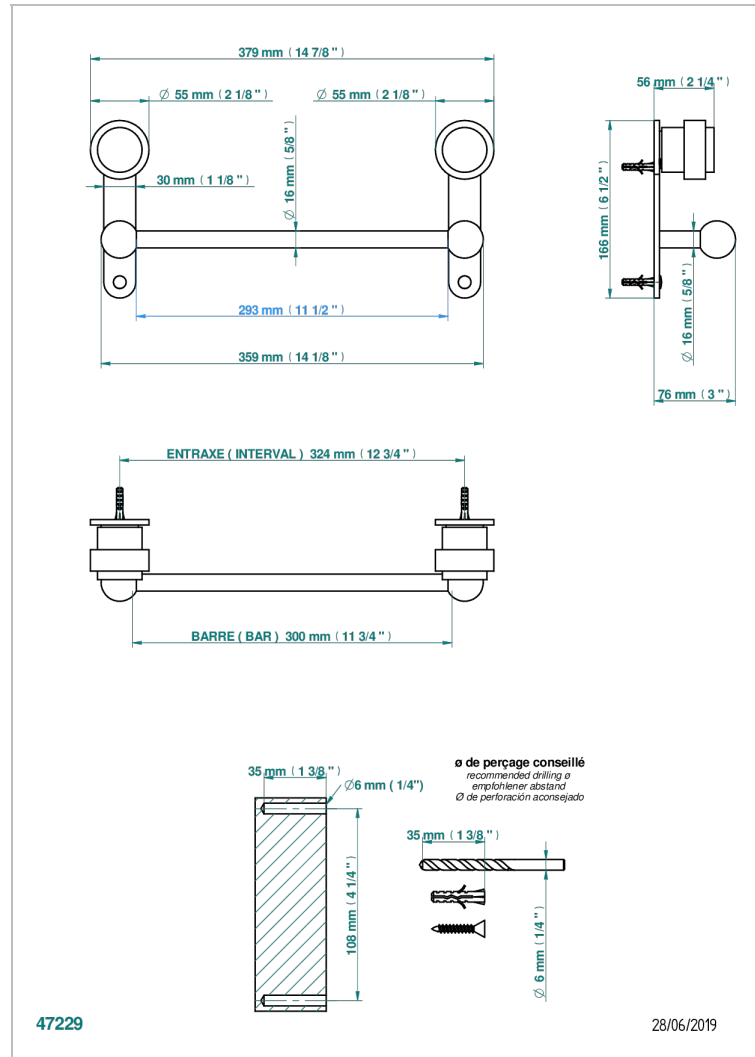

DIPLOMATE SMOOTH RINGS

U4A-514/30

Towel bar, 12" long

CHARACTERISTIC

- Diplomate Smooth rings
- Towel bar, 12" long

AVAILABLE FINITIONS

Black ceram - D30
Blush PVD - H62
Brass color PVD - H49
Brown bronze color PVD - F33
Chrome polished - A02
Chrome polished / gold polished - G02