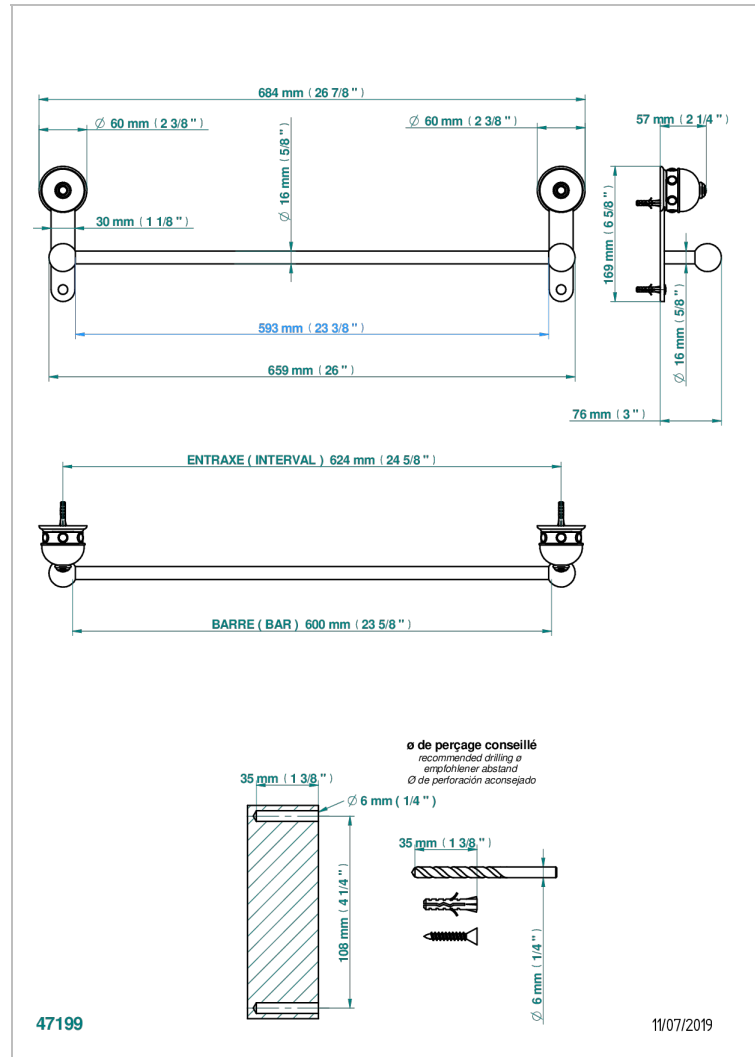

SULLY WHITE ONYX

U1S-514/60

Towel bar, 24" long

CHARACTERISTIC

- Sully white onyx
- Towel bar, 24" long

AVAILABLE FINITIONS

Black ceram - D30
Blush PVD - H62
Brass color PVD - H49
Brown bronze color PVD - F33
Chrome polished - A02
Chrome polished / gold polished - G02