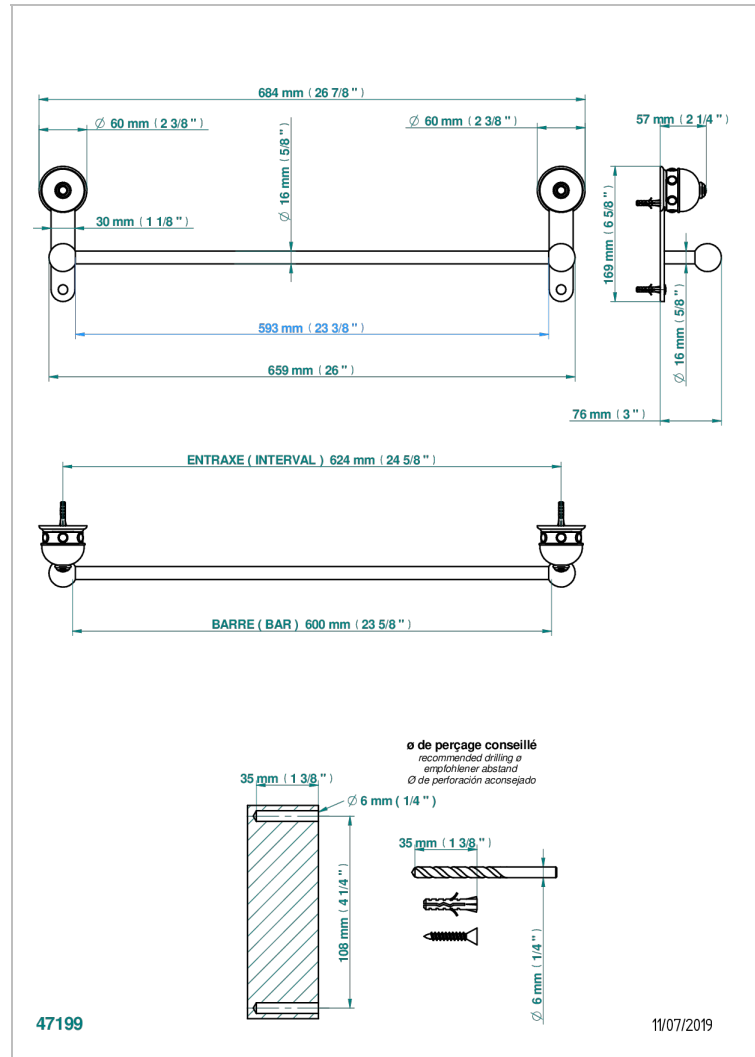

SULLY WHITE ONYX

U1S-514/60

Single towel rail, fixed rail, length: 600 mm

CHARACTERISTIC

- Sully white onyx
- Single towel rail, fixed rail, length: 600 mm

AVAILABLE FINITIONS

Antique nickel - H28
Black ceram - D30
Blush PVD - H62
Brass color PVD - H49
Brown bronze color PVD - F33
Gold color PVD - H52