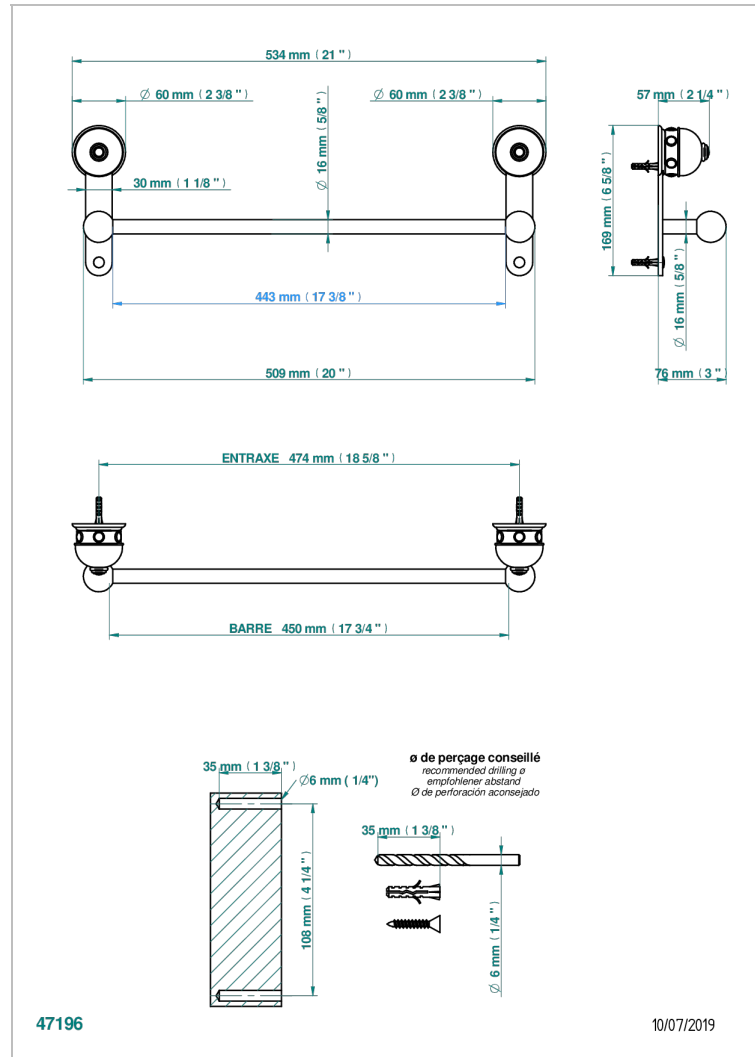

SULLY ONICE BLANCO

U1S-514/45

Single towel rail, fixed rail, length: 450 mm

CARACTERÍSTICAS

- Sully Onice Blanco
- Single towel rail, fixed rail, length: 450 mm

ACABADOS DISPONIBLES

Cerámica negra mate - D30
Cromo - A02
Cromo / dorado - G02
Cromo mate - C02
Dorado - F01
Dorado mate - F07