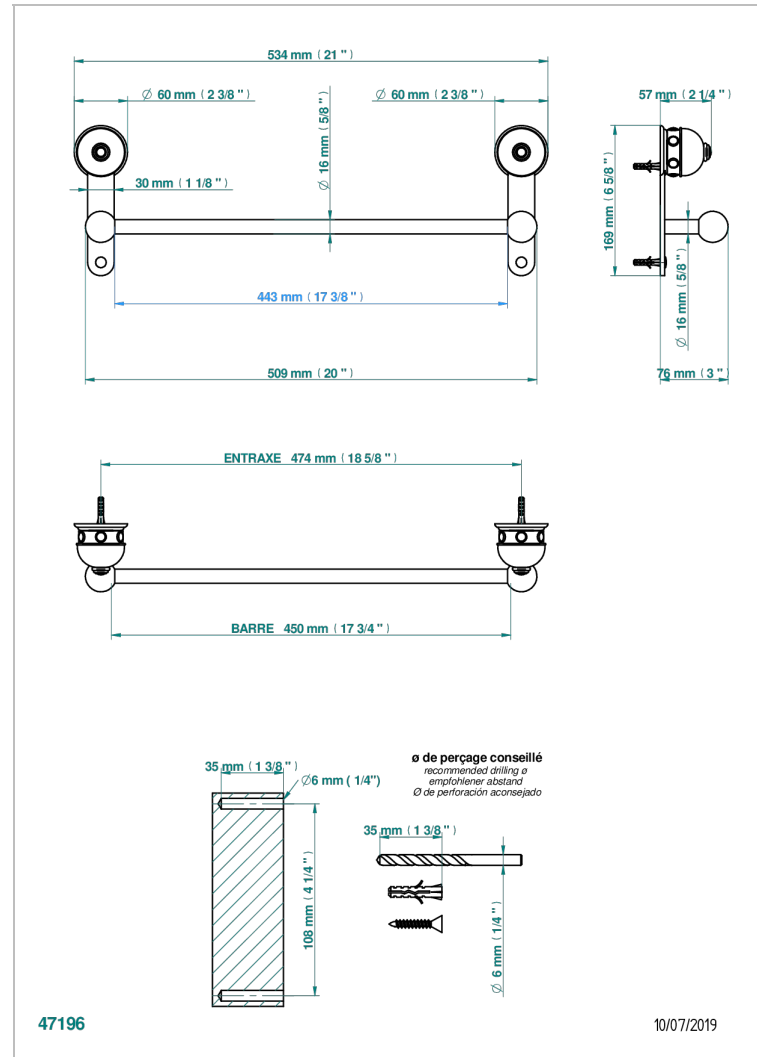

# SULLY WHITE ONYX

U1S-514/45

Towel bar, 18" long

## CHARACTERISTIC

- Sully white onyx
- Towel bar, 18" long